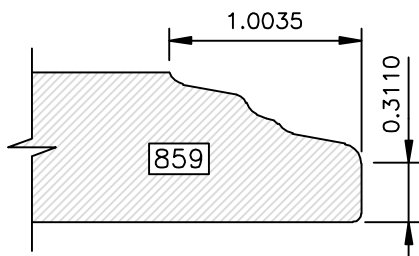

DRAWINGS ARE TO SCALE

DRAWINGS ARE TO SCALE

DRAWINGS ARE TO SCALE

EDGE PROFILES

Go West!

DRAWINGS ARE TO SCALE

DRAWINGS ARE TO SCALE

EDGE PROFILES

Go West!

DRAWINGS ARE TO SCALE

Go West!

(8000 SERIES) EDGE PROFILES

Most 8000 series profiles are designed to provide profiles on 441 drawer fronts to match the raised panel profile used in the door. The last three digits of the profile number correspond to the raised panel profile number (i.e. 8641 matches 641). If the last three digits are 800 or higher, there is not a corresponding raised panel profile.

DRAWINGS ARE TO SCALE

EDGE PROFILES (8000 SERIES)

Go West!

DRAWINGS ARE TO SCALE

Available in 1" Thick Only

Available in 1" Thick Only

Go West!

(8000 SERIES) EDGE PROFILES

Available in 1" Thick Only

Available in 1" Thick Only

Available in 1" Thick Only

Available in 1" Thick Only

DRAWINGS ARE TO SCALE

Available in 1" Thick Only

Available in 1" Thick Only