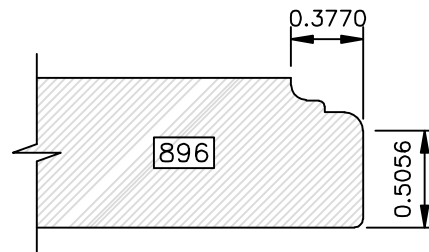

DRAWINGS ARE TO SCALE

DRAWINGS ARE TO SCALE

DRAWINGS ARE TO SCALE

EDGE PROFILES

Go West!

DRAWINGS ARE TO SCALE

DRAWINGS ARE TO SCALE

EDGE PROFILES

Go West!

DRAWINGS ARE TO SCALE

Go West!

(8000 SERIES) EDGE PROFILES

Most 8000 series profiles are designed to provide profiles on 441 drawer fronts to match the raised panel profile used in the door. The last three digits of the profile number correspond to the raised panel profile number (i.e. 8641 matches 641). If the last three digits are 800 or higher, there is not a corresponding raised panel profile.

DRAWINGS ARE TO SCALE

EDGE PROFILES (8000 SERIES)

Go West!

DRAWINGS ARE TO SCALE

Available in 1" Thick Only

Available in 1" Thick Only

Go West!

(8000 SERIES) EDGE PROFILES

Available in 1" Thick Only

Available in 1" Thick Only

Available in 1" Thick Only

Available in 1" Thick Only

DRAWINGS ARE TO SCALE

Available in 1" Thick Only

Available in 1" Thick Only