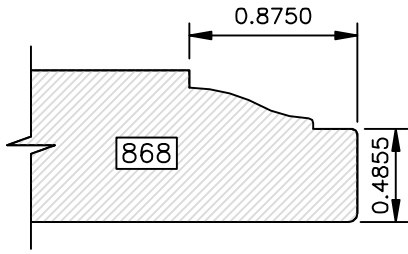

DRAWINGS ARE TO SCALE

DRAWINGS ARE TO SCALE

DRAWINGS ARE TO SCALE

EDGE PROFILES

Go West!

DRAWINGS ARE TO SCALE

DRAWINGS ARE TO SCALE

EDGE PROFILES

Go West!

DRAWINGS ARE TO SCALE

Go West!

(8000 SERIES) EDGE PROFILES

Most 8000 series profiles are designed to provide profiles on 441 drawer fronts to match the raised panel profile used in the door. The last three digits of the profile number correspond to the raised panel profile number (i.e. 8641 matches 641). If the last three digits are 800 or higher, there is not a corresponding raised panel profile.

DRAWINGS ARE TO SCALE

EDGE PROFILES (8000 SERIES)

Go West!

DRAWINGS ARE TO SCALE

Available in 1" Thick Only

Available in 1" Thick Only

Go West!

(8000 SERIES) EDGE PROFILES

Available in 1" Thick Only

Available in 1" Thick Only

Available in 1" Thick Only

Available in 1" Thick Only

DRAWINGS ARE TO SCALE

Available in 1" Thick Only

Available in 1" Thick Only