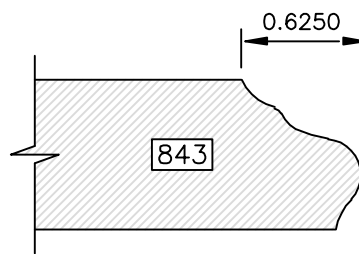

DRAWINGS ARE TO SCALE

DRAWINGS ARE TO SCALE

DRAWINGS ARE TO SCALE

EDGE PROFILES

Go West!

DRAWINGS ARE TO SCALE

DRAWINGS ARE TO SCALE

EDGE PROFILES

Go West!

DRAWINGS ARE TO SCALE

Go West!

(8000 SERIES) EDGE PROFILES

Most 8000 series profiles are designed to provide profiles on 441 drawer fronts to match the raised panel profile used in the door. The last three digits of the profile number correspond to the raised panel profile number (i.e. 8641 matches 641). If the last three digits are 800 or higher, there is not a corresponding raised panel profile.

DRAWINGS ARE TO SCALE

EDGE PROFILES (8000 SERIES)

Go West!

DRAWINGS ARE TO SCALE

Available in 1" Thick Only

Available in 1" Thick Only

Go West!

(8000 SERIES) EDGE PROFILES

Available in 1" Thick Only

Available in 1" Thick Only

Available in 1" Thick Only

Available in 1" Thick Only

DRAWINGS ARE TO SCALE

Available in 1" Thick Only

Available in 1" Thick Only