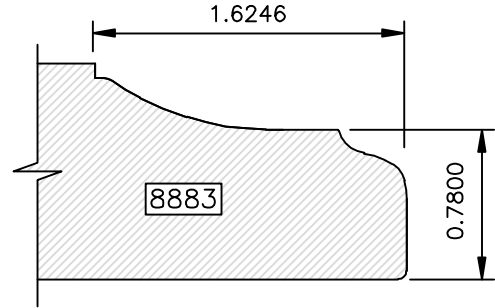

Go West!

DRAWINGS ARE TO SCALE

Go West!

(8000 SERIES) EDGE PROFILES

Most 8000 series profiles are designed to provide profiles on 441 drawer fronts to match the raised panel profile used in the door. The last three digits of the profile number correspond to the raised panel profile number (i.e. 8641 matches 641). If the last three digits are 800 or higher, there is not a corresponding raised panel profile.

DRAWINGS ARE TO SCALE

EDGE PROFILES (8000 SERIES)

Go West!

DRAWINGS ARE TO SCALE

Available in 1" Thick Only

Available in 1" Thick Only

Go West!

(8000 SERIES) EDGE PROFILES

Available in 1" Thick Only

Available in 1" Thick Only

Available in 1" Thick Only

Available in 1" Thick Only

DRAWINGS ARE TO SCALE

Available in 1" Thick Only

Available in 1" Thick Only