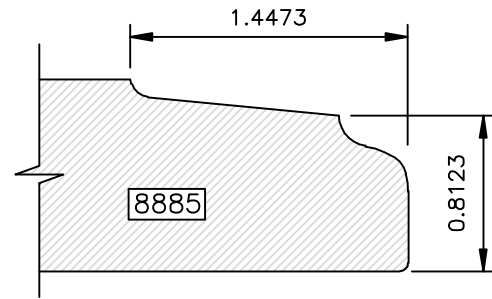

Go West!

DRAWINGS ARE TO SCALE

Go West!

(8000 SERIES) EDGE PROFILES

Most 8000 series profiles are designed to provide profiles on 441 drawer fronts to match the raised panel profile used in the door. The last three digits of the profile number correspond to the raised panel profile number (i.e. 8641 matches 641). If the last three digits are 800 or higher, there is not a corresponding raised panel profile.

DRAWINGS ARE TO SCALE

EDGE PROFILES (8000 SERIES)

Go West!

DRAWINGS ARE TO SCALE

Available in 1" Thick Only

Available in 1" Thick Only

Go West!

(8000 SERIES) EDGE PROFILES

Available in 1" Thick Only

Available in 1" Thick Only

Available in 1" Thick Only

Available in 1" Thick Only

DRAWINGS ARE TO SCALE

Available in 1" Thick Only

Available in 1" Thick Only