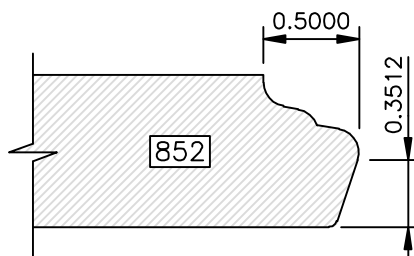

DRAWINGS ARE TO SCALE

DRAWINGS ARE TO SCALE

DRAWINGS ARE TO SCALE

EDGE PROFILES

Go West!

DRAWINGS ARE TO SCALE

DRAWINGS ARE TO SCALE

EDGE PROFILES

Go West!

DRAWINGS ARE TO SCALE

Go West!

(8000 SERIES) EDGE PROFILES

Most 8000 series profiles are designed to provide profiles on 441 drawer fronts to match the raised panel profile used in the door. The last three digits of the profile number correspond to the raised panel profile number (i.e. 8641 matches 641). If the last three digits are 800 or higher, there is not a corresponding raised panel profile.

DRAWINGS ARE TO SCALE

EDGE PROFILES (8000 SERIES)

Go West!

DRAWINGS ARE TO SCALE

Available in 1" Thick Only

Available in 1" Thick Only

Go West!

(8000 SERIES) EDGE PROFILES

Available in 1" Thick Only

Available in 1" Thick Only

Available in 1" Thick Only

Available in 1" Thick Only

DRAWINGS ARE TO SCALE

Available in 1" Thick Only

Available in 1" Thick Only