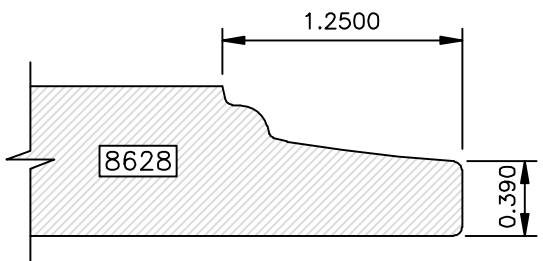

DRAWINGS ARE TO SCALE

DRAWINGS ARE TO SCALE

DRAWINGS ARE TO SCALE

EDGE PROFILES

Go West!

DRAWINGS ARE TO SCALE

DRAWINGS ARE TO SCALE

EDGE PROFILES

Go West!

DRAWINGS ARE TO SCALE

Go West!

(8000 SERIES) EDGE PROFILES

Most 8000 series profiles are designed to provide profiles on 441 drawer fronts to match the raised panel profile used in the door. The last three digits of the profile number correspond to the raised panel profile number (i.e. 8641 matches 641). If the last three digits are 800 or higher, there is not a corresponding raised panel profile.

DRAWINGS ARE TO SCALE

EDGE PROFILES (8000 SERIES)

Go West!

DRAWINGS ARE TO SCALE

Available in 1" Thick Only

Available in 1" Thick Only

Go West!

(8000 SERIES) EDGE PROFILES

Available in 1" Thick Only

Available in 1" Thick Only

Available in 1" Thick Only

Available in 1" Thick Only

DRAWINGS ARE TO SCALE

Available in 1" Thick Only

Available in 1" Thick Only