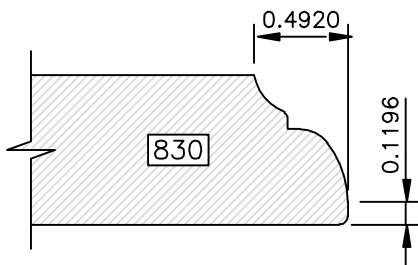

DRAWINGS ARE TO SCALE

DRAWINGS ARE TO SCALE

DRAWINGS ARE TO SCALE

EDGE PROFILES

Go West!

DRAWINGS ARE TO SCALE

DRAWINGS ARE TO SCALE

EDGE PROFILES

Go West!

DRAWINGS ARE TO SCALE

Go West!

(8000 SERIES) EDGE PROFILES

Most 8000 series profiles are designed to provide profiles on 441 drawer fronts to match the raised panel profile used in the door. The last three digits of the profile number correspond to the raised panel profile number (i.e. 8641 matches 641). If the last three digits are 800 or higher, there is not a corresponding raised panel profile.

DRAWINGS ARE TO SCALE

EDGE PROFILES (8000 SERIES)

Go West!

DRAWINGS ARE TO SCALE

Available in 1" Thick Only

Available in 1" Thick Only

Go West!

(8000 SERIES) EDGE PROFILES

Available in 1" Thick Only

Available in 1" Thick Only

Available in 1" Thick Only

Available in 1" Thick Only

DRAWINGS ARE TO SCALE

Available in 1" Thick Only

Available in 1" Thick Only