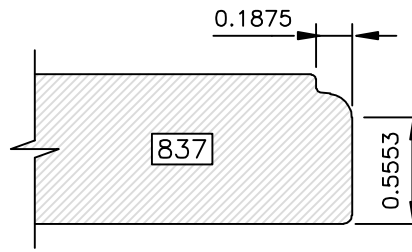

DRAWINGS ARE TO SCALE

DRAWINGS ARE TO SCALE

DRAWINGS ARE TO SCALE

EDGE PROFILES

Go West!

DRAWINGS ARE TO SCALE

DRAWINGS ARE TO SCALE

EDGE PROFILES

Go West!

DRAWINGS ARE TO SCALE

Go West!

(8000 SERIES) EDGE PROFILES

Most 8000 series profiles are designed to provide profiles on 441 drawer fronts to match the raised panel profile used in the door. The last three digits of the profile number correspond to the raised panel profile number (i.e. 8641 matches 641). If the last three digits are 800 or higher, there is not a corresponding raised panel profile.

DRAWINGS ARE TO SCALE

EDGE PROFILES (8000 SERIES)

Go West!

DRAWINGS ARE TO SCALE

Available in 1" Thick Only

Available in 1" Thick Only

Go West!

(8000 SERIES) EDGE PROFILES

Available in 1" Thick Only

Available in 1" Thick Only

Available in 1" Thick Only

Available in 1" Thick Only

DRAWINGS ARE TO SCALE

Available in 1" Thick Only

Available in 1" Thick Only