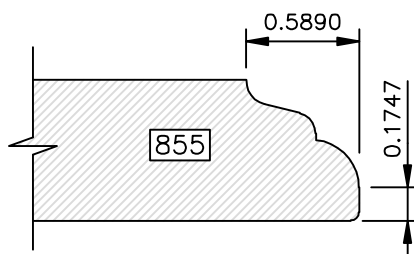

DRAWINGS ARE TO SCALE

DRAWINGS ARE TO SCALE

DRAWINGS ARE TO SCALE

EDGE PROFILES

Go West!

DRAWINGS ARE TO SCALE

DRAWINGS ARE TO SCALE

EDGE PROFILES

Go West!

DRAWINGS ARE TO SCALE

Go West!

(8000 SERIES) EDGE PROFILES

Most 8000 series profiles are designed to provide profiles on 441 drawer fronts to match the raised panel profile used in the door. The last three digits of the profile number correspond to the raised panel profile number (i.e. 8641 matches 641). If the last three digits are 800 or higher, there is not a corresponding raised panel profile.

DRAWINGS ARE TO SCALE

EDGE PROFILES (8000 SERIES)

Go West!

DRAWINGS ARE TO SCALE

Available in 1" Thick Only

Available in 1" Thick Only

Go West!

(8000 SERIES) EDGE PROFILES

Available in 1" Thick Only

Available in 1" Thick Only

Available in 1" Thick Only

Available in 1" Thick Only

DRAWINGS ARE TO SCALE

Available in 1" Thick Only

Available in 1" Thick Only