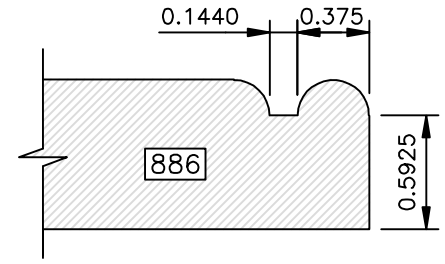

DRAWINGS ARE TO SCALE

DRAWINGS ARE TO SCALE

DRAWINGS ARE TO SCALE

EDGE PROFILES

Go West!

DRAWINGS ARE TO SCALE

DRAWINGS ARE TO SCALE

EDGE PROFILES

Go West!

DRAWINGS ARE TO SCALE

Go West!

(8000 SERIES) EDGE PROFILES

Most 8000 series profiles are designed to provide profiles on 441 drawer fronts to match the raised panel profile used in the door. The last three digits of the profile number correspond to the raised panel profile number (i.e. 8641 matches 641). If the last three digits are 800 or higher, there is not a corresponding raised panel profile.

DRAWINGS ARE TO SCALE

EDGE PROFILES (8000 SERIES)

Go West!

DRAWINGS ARE TO SCALE

Available in 1" Thick Only

Available in 1" Thick Only

Go West!

(8000 SERIES) EDGE PROFILES

Available in 1" Thick Only

Available in 1" Thick Only

Available in 1" Thick Only

Available in 1" Thick Only

DRAWINGS ARE TO SCALE

Available in 1" Thick Only

Available in 1" Thick Only