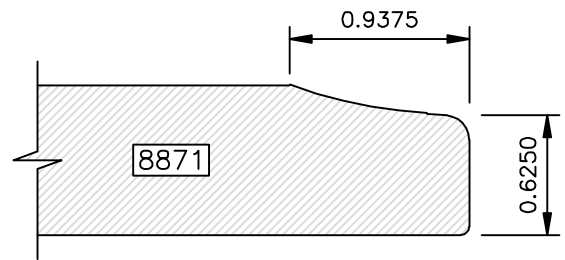

DRAWINGS ARE TO SCALE

DRAWINGS ARE TO SCALE

DRAWINGS ARE TO SCALE

EDGE PROFILES

Go West!

DRAWINGS ARE TO SCALE

DRAWINGS ARE TO SCALE

EDGE PROFILES

Go West!

DRAWINGS ARE TO SCALE

Go West!

(8000 SERIES) EDGE PROFILES

Most 8000 series profiles are designed to provide profiles on 441 drawer fronts to match the raised panel profile used in the door. The last three digits of the profile number correspond to the raised panel profile number (i.e. 8641 matches 641). If the last three digits are 800 or higher, there is not a corresponding raised panel profile.

DRAWINGS ARE TO SCALE

EDGE PROFILES (8000 SERIES)

Go West!

DRAWINGS ARE TO SCALE

Available in 1" Thick Only

Available in 1" Thick Only

Go West!

(8000 SERIES) EDGE PROFILES

Available in 1" Thick Only

Available in 1" Thick Only

Available in 1" Thick Only

Available in 1" Thick Only

DRAWINGS ARE TO SCALE

Available in 1" Thick Only

Available in 1" Thick Only