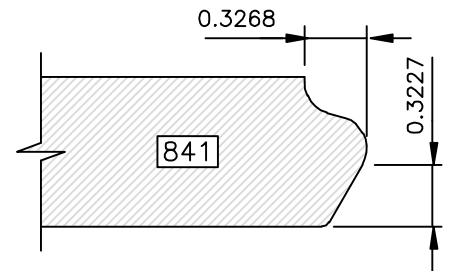

DRAWINGS ARE TO SCALE

DRAWINGS ARE TO SCALE

DRAWINGS ARE TO SCALE

EDGE PROFILES

Go West!

DRAWINGS ARE TO SCALE

DRAWINGS ARE TO SCALE

EDGE PROFILES

Go West!

DRAWINGS ARE TO SCALE

Go West!

(8000 SERIES) EDGE PROFILES

Most 8000 series profiles are designed to provide profiles on 441 drawer fronts to match the raised panel profile used in the door. The last three digits of the profile number correspond to the raised panel profile number (i.e. 8641 matches 641). If the last three digits are 800 or higher, there is not a corresponding raised panel profile.

DRAWINGS ARE TO SCALE

EDGE PROFILES (8000 SERIES)

Go West!

DRAWINGS ARE TO SCALE

Available in 1" Thick Only

Available in 1" Thick Only

Go West!

(8000 SERIES) EDGE PROFILES

Available in 1" Thick Only

Available in 1" Thick Only

Available in 1" Thick Only

Available in 1" Thick Only

DRAWINGS ARE TO SCALE

Available in 1" Thick Only

Available in 1" Thick Only