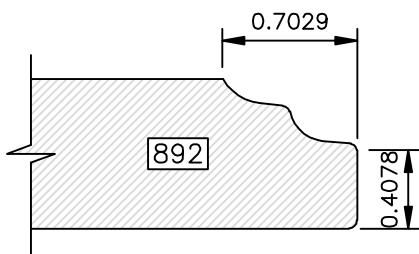

DRAWINGS ARE TO SCALE

DRAWINGS ARE TO SCALE

DRAWINGS ARE TO SCALE

EDGE PROFILES

Go West!

DRAWINGS ARE TO SCALE

DRAWINGS ARE TO SCALE

EDGE PROFILES

Go West!

DRAWINGS ARE TO SCALE

Go West!

(8000 SERIES) EDGE PROFILES

Most 8000 series profiles are designed to provide profiles on 441 drawer fronts to match the raised panel profile used in the door. The last three digits of the profile number correspond to the raised panel profile number (i.e. 8641 matches 641). If the last three digits are 800 or higher, there is not a corresponding raised panel profile.

DRAWINGS ARE TO SCALE

EDGE PROFILES (8000 SERIES)

Go West!

DRAWINGS ARE TO SCALE

Available in 1" Thick Only

Available in 1" Thick Only

Go West!

(8000 SERIES) EDGE PROFILES

Available in 1" Thick Only

Available in 1" Thick Only

Available in 1" Thick Only

Available in 1" Thick Only

DRAWINGS ARE TO SCALE

Available in 1" Thick Only

Available in 1" Thick Only