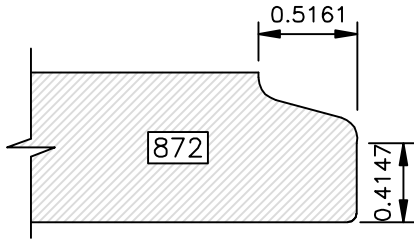

DRAWINGS ARE TO SCALE

DRAWINGS ARE TO SCALE

DRAWINGS ARE TO SCALE

EDGE PROFILES

Go West!

DRAWINGS ARE TO SCALE

DRAWINGS ARE TO SCALE

EDGE PROFILES

Go West!

DRAWINGS ARE TO SCALE

Go West!

(8000 SERIES) EDGE PROFILES

Most 8000 series profiles are designed to provide profiles on 441 drawer fronts to match the raised panel profile used in the door. The last three digits of the profile number correspond to the raised panel profile number (i.e. 8641 matches 641). If the last three digits are 800 or higher, there is not a corresponding raised panel profile.

DRAWINGS ARE TO SCALE

EDGE PROFILES (8000 SERIES)

Go West!

DRAWINGS ARE TO SCALE

Available in 1" Thick Only

Available in 1" Thick Only

Go West!

(8000 SERIES) EDGE PROFILES

Available in 1" Thick Only

Available in 1" Thick Only

Available in 1" Thick Only

Available in 1" Thick Only

DRAWINGS ARE TO SCALE

Available in 1" Thick Only

Available in 1" Thick Only