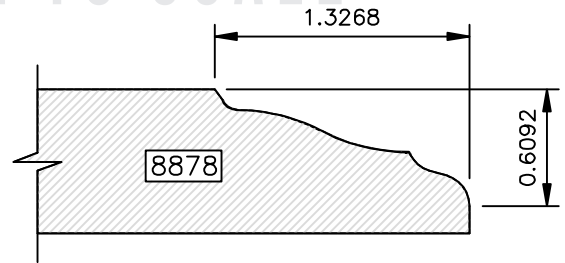

Go West!

DRAWINGS ARE TO SCALE

Go West!

(8000 SERIES) EDGE PROFILES

Most 8000 series profiles are designed to provide profiles on 441 drawer fronts to match the raised panel profile used in the door. The last three digits of the profile number correspond to the raised panel profile number (i.e. 8641 matches 641). If the last three digits are 800 or higher, there is not a corresponding raised panel profile.

DRAWINGS ARE TO SCALE

EDGE PROFILES (8000 SERIES)

Go West!

DRAWINGS ARE TO SCALE

Available in 1" Thick Only

Available in 1" Thick Only

Go West!

(8000 SERIES) EDGE PROFILES

Available in 1" Thick Only

Available in 1" Thick Only

Available in 1" Thick Only

Available in 1" Thick Only

DRAWINGS ARE TO SCALE

Available in 1" Thick Only

Available in 1" Thick Only