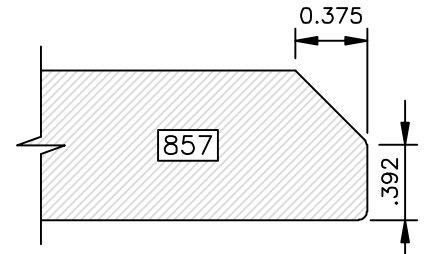

DRAWINGS ARE TO SCALE

DRAWINGS ARE TO SCALE

DRAWINGS ARE TO SCALE

EDGE PROFILES

Go West!

DRAWINGS ARE TO SCALE

DRAWINGS ARE TO SCALE

EDGE PROFILES

Go West!

DRAWINGS ARE TO SCALE

Go West!

(8000 SERIES) EDGE PROFILES

Most 8000 series profiles are designed to provide profiles on 441 drawer fronts to match the raised panel profile used in the door. The last three digits of the profile number correspond to the raised panel profile number (i.e. 8641 matches 641). If the last three digits are 800 or higher, there is not a corresponding raised panel profile.

DRAWINGS ARE TO SCALE

EDGE PROFILES (8000 SERIES)

Go West!

DRAWINGS ARE TO SCALE

Available in 1" Thick Only

Available in 1" Thick Only

Go West!

(8000 SERIES) EDGE PROFILES

Available in 1" Thick Only

Available in 1" Thick Only

Available in 1" Thick Only

Available in 1" Thick Only

DRAWINGS ARE TO SCALE

Available in 1" Thick Only

Available in 1" Thick Only