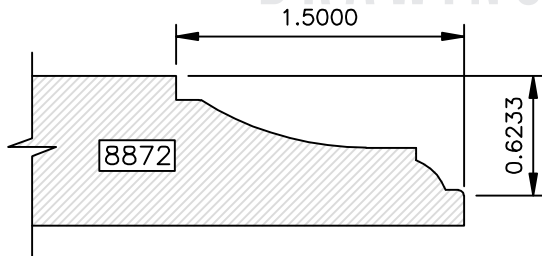

Go West!

DRAWINGS ARE TO SCALE

Go West!

(8000 SERIES) EDGE PROFILES

Most 8000 series profiles are designed to provide profiles on 441 drawer fronts to match the raised panel profile used in the door. The last three digits of the profile number correspond to the raised panel profile number (i.e. 8641 matches 641). If the last three digits are 800 or higher, there is not a corresponding raised panel profile.

DRAWINGS ARE TO SCALE

EDGE PROFILES (8000 SERIES)

Go West!

DRAWINGS ARE TO SCALE

Available in 1" Thick Only

Available in 1" Thick Only

Go West!

(8000 SERIES) EDGE PROFILES

Available in 1" Thick Only

Available in 1" Thick Only

Available in 1" Thick Only

Available in 1" Thick Only

DRAWINGS ARE TO SCALE

Available in 1" Thick Only

Available in 1" Thick Only