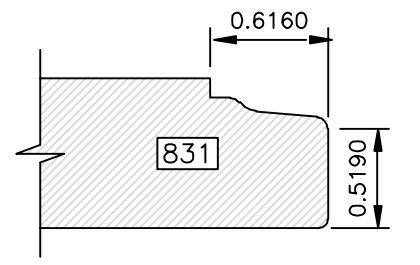

DRAWINGS ARE TO SCALE

DRAWINGS ARE TO SCALE

DRAWINGS ARE TO SCALE

EDGE PROFILES

Go West!

DRAWINGS ARE TO SCALE

DRAWINGS ARE TO SCALE

EDGE PROFILES

Go West!

DRAWINGS ARE TO SCALE

Go West!

(8000 SERIES) EDGE PROFILES

Most 8000 series profiles are designed to provide profiles on 441 drawer fronts to match the raised panel profile used in the door. The last three digits of the profile number correspond to the raised panel profile number (i.e. 8641 matches 641). If the last three digits are 800 or higher, there is not a corresponding raised panel profile.

DRAWINGS ARE TO SCALE

EDGE PROFILES (8000 SERIES)

Go West!

DRAWINGS ARE TO SCALE

Available in 1" Thick Only

Available in 1" Thick Only

Go West!

(8000 SERIES) EDGE PROFILES

Available in 1" Thick Only

Available in 1" Thick Only

Available in 1" Thick Only

Available in 1" Thick Only

DRAWINGS ARE TO SCALE

Available in 1" Thick Only

Available in 1" Thick Only