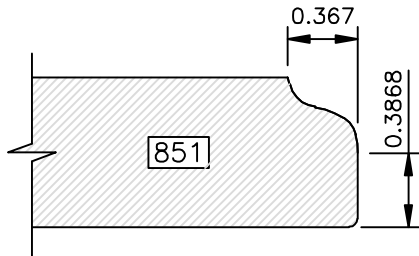

DRAWINGS ARE TO SCALE

DRAWINGS ARE TO SCALE

DRAWINGS ARE TO SCALE

EDGE PROFILES

Go West!

DRAWINGS ARE TO SCALE

DRAWINGS ARE TO SCALE

EDGE PROFILES

Go West!

DRAWINGS ARE TO SCALE

Go West!

(8000 SERIES) EDGE PROFILES

Most 8000 series profiles are designed to provide profiles on 441 drawer fronts to match the raised panel profile used in the door. The last three digits of the profile number correspond to the raised panel profile number (i.e. 8641 matches 641). If the last three digits are 800 or higher, there is not a corresponding raised panel profile.

DRAWINGS ARE TO SCALE

EDGE PROFILES (8000 SERIES)

Go West!

DRAWINGS ARE TO SCALE

Available in 1" Thick Only

Available in 1" Thick Only

Go West!

(8000 SERIES) EDGE PROFILES

Available in 1" Thick Only

Available in 1" Thick Only

Available in 1" Thick Only

Available in 1" Thick Only

DRAWINGS ARE TO SCALE

Available in 1" Thick Only

Available in 1" Thick Only