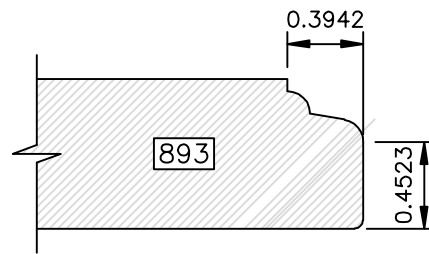

DRAWINGS ARE TO SCALE

DRAWINGS ARE TO SCALE

DRAWINGS ARE TO SCALE

EDGE PROFILES

Go West!

DRAWINGS ARE TO SCALE

DRAWINGS ARE TO SCALE

EDGE PROFILES

Go West!

DRAWINGS ARE TO SCALE

Go West!

(8000 SERIES) EDGE PROFILES

Most 8000 series profiles are designed to provide profiles on 441 drawer fronts to match the raised panel profile used in the door. The last three digits of the profile number correspond to the raised panel profile number (i.e. 8641 matches 641). If the last three digits are 800 or higher, there is not a corresponding raised panel profile.

DRAWINGS ARE TO SCALE

EDGE PROFILES (8000 SERIES)

Go West!

DRAWINGS ARE TO SCALE

Available in 1" Thick Only

Available in 1" Thick Only

Go West!

(8000 SERIES) EDGE PROFILES

Available in 1" Thick Only

Available in 1" Thick Only

Available in 1" Thick Only

Available in 1" Thick Only

DRAWINGS ARE TO SCALE

Available in 1" Thick Only

Available in 1" Thick Only