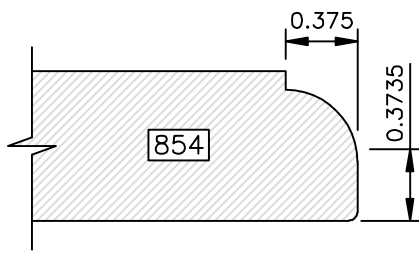

DRAWINGS ARE TO SCALE

DRAWINGS ARE TO SCALE

DRAWINGS ARE TO SCALE

EDGE PROFILES

Go West!

DRAWINGS ARE TO SCALE

DRAWINGS ARE TO SCALE

EDGE PROFILES

Go West!

DRAWINGS ARE TO SCALE

Go West!

(8000 SERIES) EDGE PROFILES

Most 8000 series profiles are designed to provide profiles on 441 drawer fronts to match the raised panel profile used in the door. The last three digits of the profile number correspond to the raised panel profile number (i.e. 8641 matches 641). If the last three digits are 800 or higher, there is not a corresponding raised panel profile.

DRAWINGS ARE TO SCALE

EDGE PROFILES (8000 SERIES)

Go West!

DRAWINGS ARE TO SCALE

Available in 1" Thick Only

Available in 1" Thick Only

Go West!

(8000 SERIES) EDGE PROFILES

Available in 1" Thick Only

Available in 1" Thick Only

Available in 1" Thick Only

Available in 1" Thick Only

DRAWINGS ARE TO SCALE

Available in 1" Thick Only

Available in 1" Thick Only