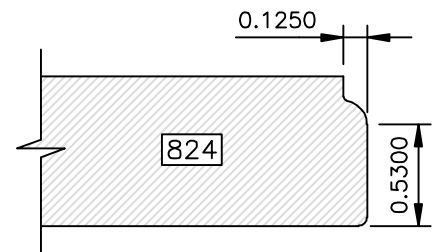

DRAWINGS ARE TO SCALE

DRAWINGS ARE TO SCALE

DRAWINGS ARE TO SCALE

EDGE PROFILES

Go West!

DRAWINGS ARE TO SCALE

DRAWINGS ARE TO SCALE

EDGE PROFILES

Go West!

DRAWINGS ARE TO SCALE

Go West!

(8000 SERIES) EDGE PROFILES

Most 8000 series profiles are designed to provide profiles on 441 drawer fronts to match the raised panel profile used in the door. The last three digits of the profile number correspond to the raised panel profile number (i.e. 8641 matches 641). If the last three digits are 800 or higher, there is not a corresponding raised panel profile.

DRAWINGS ARE TO SCALE

EDGE PROFILES (8000 SERIES)

Go West!

DRAWINGS ARE TO SCALE

Available in 1" Thick Only

Available in 1" Thick Only

Go West!

(8000 SERIES) EDGE PROFILES