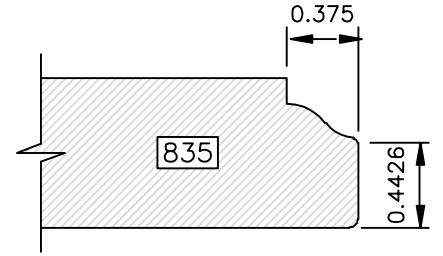

DRAWINGS ARE TO SCALE

DRAWINGS ARE TO SCALE

DRAWINGS ARE TO SCALE

EDGE PROFILES

Go West!

DRAWINGS ARE TO SCALE

DRAWINGS ARE TO SCALE

EDGE PROFILES

Go West!

DRAWINGS ARE TO SCALE

Go West!

(8000 SERIES) EDGE PROFILES

Most 8000 series profiles are designed to provide profiles on 441 drawer fronts to match the raised panel profile used in the door. The last three digits of the profile number correspond to the raised panel profile number (i.e. 8641 matches 641). If the last three digits are 800 or higher, there is not a corresponding raised panel profile.

DRAWINGS ARE TO SCALE

EDGE PROFILES (8000 SERIES)

Go West!

DRAWINGS ARE TO SCALE

Available in 1" Thick Only

Available in 1" Thick Only

Go West!

(8000 SERIES) EDGE PROFILES

Available in 1" Thick Only

Available in 1" Thick Only

Available in 1" Thick Only

Available in 1" Thick Only

DRAWINGS ARE TO SCALE

Available in 1" Thick Only

Available in 1" Thick Only