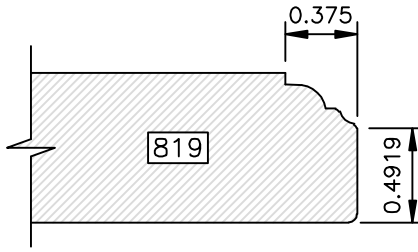

DRAWINGS ARE TO SCALE

DRAWINGS ARE TO SCALE

DRAWINGS ARE TO SCALE

EDGE PROFILES

Go West!

DRAWINGS ARE TO SCALE

DRAWINGS ARE TO SCALE

EDGE PROFILES

Go West!

DRAWINGS ARE TO SCALE

Go West!

(8000 SERIES) EDGE PROFILES

Most 8000 series profiles are designed to provide profiles on 441 drawer fronts to match the raised panel profile used in the door. The last three digits of the profile number correspond to the raised panel profile number (i.e. 8641 matches 641). If the last three digits are 800 or higher, there is not a corresponding raised panel profile.

DRAWINGS ARE TO SCALE

EDGE PROFILES (8000 SERIES)

Go West!

DRAWINGS ARE TO SCALE

Available in 1" Thick Only

Available in 1" Thick Only

Go West!

(8000 SERIES) EDGE PROFILES

Available in 1" Thick Only

Available in 1" Thick Only

Available in 1" Thick Only

Available in 1" Thick Only

DRAWINGS ARE TO SCALE

Available in 1" Thick Only

Available in 1" Thick Only