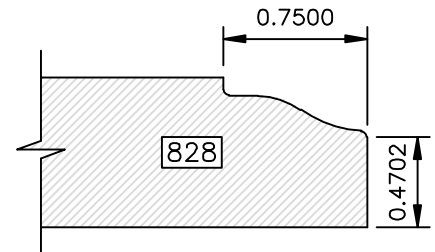

DRAWINGS ARE TO SCALE

DRAWINGS ARE TO SCALE

DRAWINGS ARE TO SCALE

EDGE PROFILES

Go West!

DRAWINGS ARE TO SCALE

DRAWINGS ARE TO SCALE

EDGE PROFILES

Go West!

DRAWINGS ARE TO SCALE

Go West!

(8000 SERIES) EDGE PROFILES

Most 8000 series profiles are designed to provide profiles on 441 drawer fronts to match the raised panel profile used in the door. The last three digits of the profile number correspond to the raised panel profile number (i.e. 8641 matches 641). If the last three digits are 800 or higher, there is not a corresponding raised panel profile.

DRAWINGS ARE TO SCALE

EDGE PROFILES (8000 SERIES)

Go West!

DRAWINGS ARE TO SCALE

Available in 1" Thick Only

Available in 1" Thick Only

Go West!

(8000 SERIES) EDGE PROFILES