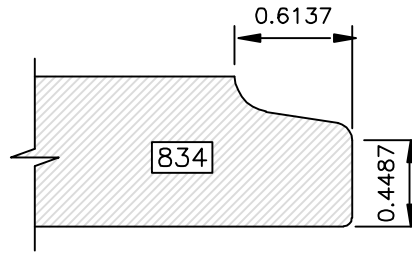

DRAWINGS ARE TO SCALE

DRAWINGS ARE TO SCALE

DRAWINGS ARE TO SCALE

EDGE PROFILES

Go West!

DRAWINGS ARE TO SCALE

DRAWINGS ARE TO SCALE

EDGE PROFILES

Go West!

DRAWINGS ARE TO SCALE

Go West!

(8000 SERIES) EDGE PROFILES

Most 8000 series profiles are designed to provide profiles on 441 drawer fronts to match the raised panel profile used in the door. The last three digits of the profile number correspond to the raised panel profile number (i.e. 8641 matches 641). If the last three digits are 800 or higher, there is not a corresponding raised panel profile.

DRAWINGS ARE TO SCALE

EDGE PROFILES (8000 SERIES)

Go West!

DRAWINGS ARE TO SCALE

Available in 1" Thick Only

Available in 1" Thick Only

Go West!

(8000 SERIES) EDGE PROFILES

Available in 1" Thick Only

Available in 1" Thick Only

Available in 1" Thick Only

Available in 1" Thick Only

DRAWINGS ARE TO SCALE

Available in 1" Thick Only

Available in 1" Thick Only