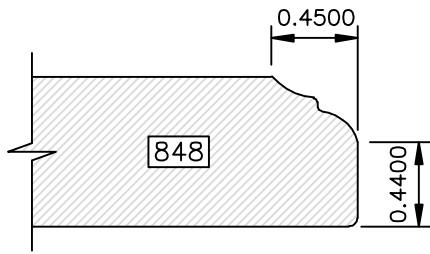

DRAWINGS ARE TO SCALE

DRAWINGS ARE TO SCALE

DRAWINGS ARE TO SCALE

EDGE PROFILES

Go West!

DRAWINGS ARE TO SCALE

DRAWINGS ARE TO SCALE

EDGE PROFILES

Go West!

DRAWINGS ARE TO SCALE

Go West!

(8000 SERIES) EDGE PROFILES

Most 8000 series profiles are designed to provide profiles on 441 drawer fronts to match the raised panel profile used in the door. The last three digits of the profile number correspond to the raised panel profile number (i.e. 8641 matches 641). If the last three digits are 800 or higher, there is not a corresponding raised panel profile.

DRAWINGS ARE TO SCALE

EDGE PROFILES (8000 SERIES)

Go West!

DRAWINGS ARE TO SCALE

Available in 1" Thick Only

Available in 1" Thick Only

Go West!

(8000 SERIES) EDGE PROFILES

Available in 1" Thick Only

Available in 1" Thick Only

Available in 1" Thick Only

Available in 1" Thick Only

DRAWINGS ARE TO SCALE

Available in 1" Thick Only

Available in 1" Thick Only