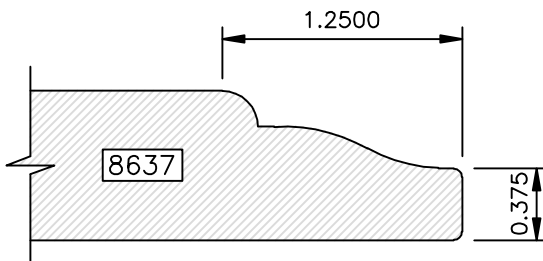

DRAWINGS ARE TO SCALE

DRAWINGS ARE TO SCALE

DRAWINGS ARE TO SCALE

EDGE PROFILES

Go West!

DRAWINGS ARE TO SCALE

DRAWINGS ARE TO SCALE

EDGE PROFILES

Go West!

DRAWINGS ARE TO SCALE

Go West!

(8000 SERIES) EDGE PROFILES

Most 8000 series profiles are designed to provide profiles on 441 drawer fronts to match the raised panel profile used in the door. The last three digits of the profile number correspond to the raised panel profile number (i.e. 8641 matches 641). If the last three digits are 800 or higher, there is not a corresponding raised panel profile.

DRAWINGS ARE TO SCALE

EDGE PROFILES (8000 SERIES)

Go West!

DRAWINGS ARE TO SCALE

Available in 1" Thick Only

Available in 1" Thick Only

Go West!

(8000 SERIES) EDGE PROFILES

Available in 1" Thick Only

Available in 1" Thick Only

Available in 1" Thick Only

Available in 1" Thick Only

DRAWINGS ARE TO SCALE

Available in 1" Thick Only

Available in 1" Thick Only