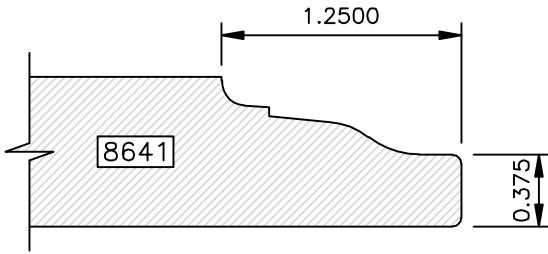

DRAWINGS ARE TO SCALE

DRAWINGS ARE TO SCALE

DRAWINGS ARE TO SCALE

EDGE PROFILES

Go West!

DRAWINGS ARE TO SCALE

DRAWINGS ARE TO SCALE

EDGE PROFILES

Go West!

DRAWINGS ARE TO SCALE

Go West!

(8000 SERIES) EDGE PROFILES

Most 8000 series profiles are designed to provide profiles on 441 drawer fronts to match the raised panel profile used in the door. The last three digits of the profile number correspond to the raised panel profile number (i.e. 8641 matches 641). If the last three digits are 800 or higher, there is not a corresponding raised panel profile.

DRAWINGS ARE TO SCALE

EDGE PROFILES (8000 SERIES)

Go West!

DRAWINGS ARE TO SCALE

Available in 1" Thick Only

Available in 1" Thick Only

Go West!

(8000 SERIES) EDGE PROFILES

Available in 1" Thick Only

Available in 1" Thick Only

Available in 1" Thick Only

Available in 1" Thick Only

DRAWINGS ARE TO SCALE

Available in 1" Thick Only

Available in 1" Thick Only