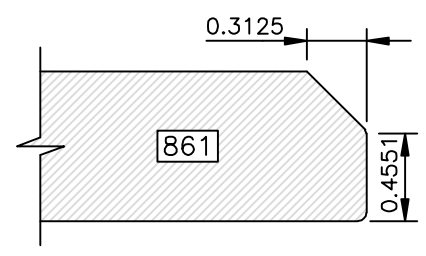

DRAWINGS ARE TO SCALE

DRAWINGS ARE TO SCALE

DRAWINGS ARE TO SCALE

EDGE PROFILES

Go West!

DRAWINGS ARE TO SCALE

DRAWINGS ARE TO SCALE

EDGE PROFILES

Go West!

DRAWINGS ARE TO SCALE

Go West!

(8000 SERIES) EDGE PROFILES

Most 8000 series profiles are designed to provide profiles on 441 drawer fronts to match the raised panel profile used in the door. The last three digits of the profile number correspond to the raised panel profile number (i.e. 8641 matches 641). If the last three digits are 800 or higher, there is not a corresponding raised panel profile.

DRAWINGS ARE TO SCALE

EDGE PROFILES (8000 SERIES)

Go West!

DRAWINGS ARE TO SCALE

Available in 1" Thick Only

Available in 1" Thick Only

Go West!

(8000 SERIES) EDGE PROFILES

Available in 1" Thick Only

Available in 1" Thick Only

Available in 1" Thick Only

Available in 1" Thick Only

DRAWINGS ARE TO SCALE

Available in 1" Thick Only

Available in 1" Thick Only