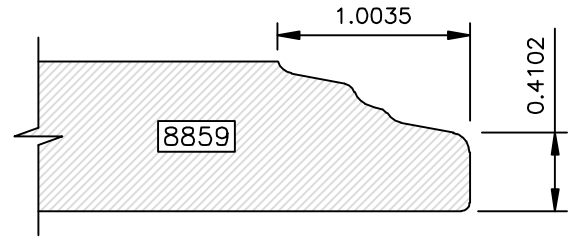

DRAWINGS ARE TO SCALE

DRAWINGS ARE TO SCALE

DRAWINGS ARE TO SCALE

EDGE PROFILES

Go West!

DRAWINGS ARE TO SCALE

DRAWINGS ARE TO SCALE

EDGE PROFILES

Go West!

DRAWINGS ARE TO SCALE

Go West!

(8000 SERIES) EDGE PROFILES

Most 8000 series profiles are designed to provide profiles on 441 drawer fronts to match the raised panel profile used in the door. The last three digits of the profile number correspond to the raised panel profile number (i.e. 8641 matches 641). If the last three digits are 800 or higher, there is not a corresponding raised panel profile.

DRAWINGS ARE TO SCALE

EDGE PROFILES (8000 SERIES)

Go West!

DRAWINGS ARE TO SCALE

Available in 1" Thick Only

Available in 1" Thick Only

Go West!

(8000 SERIES) EDGE PROFILES

Available in 1" Thick Only

Available in 1" Thick Only

Available in 1" Thick Only

Available in 1" Thick Only

DRAWINGS ARE TO SCALE

Available in 1" Thick Only

Available in 1" Thick Only