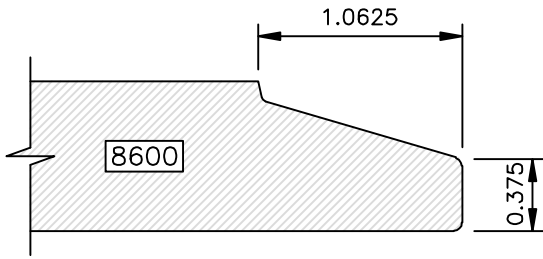

DRAWINGS ARE TO SCALE

DRAWINGS ARE TO SCALE

DRAWINGS ARE TO SCALE

EDGE PROFILES

Go West!

DRAWINGS ARE TO SCALE

DRAWINGS ARE TO SCALE

EDGE PROFILES

Go West!

DRAWINGS ARE TO SCALE

Go West!

(8000 SERIES) EDGE PROFILES

Most 8000 series profiles are designed to provide profiles on 441 drawer fronts to match the raised panel profile used in the door. The last three digits of the profile number correspond to the raised panel profile number (i.e. 8641 matches 641). If the last three digits are 800 or higher, there is not a corresponding raised panel profile.

DRAWINGS ARE TO SCALE

EDGE PROFILES (8000 SERIES)

Go West!

DRAWINGS ARE TO SCALE

Available in 1" Thick Only

Available in 1" Thick Only

Go West!

(8000 SERIES) EDGE PROFILES

Available in 1" Thick Only

Available in 1" Thick Only

Available in 1" Thick Only

Available in 1" Thick Only

DRAWINGS ARE TO SCALE

Available in 1" Thick Only

Available in 1" Thick Only