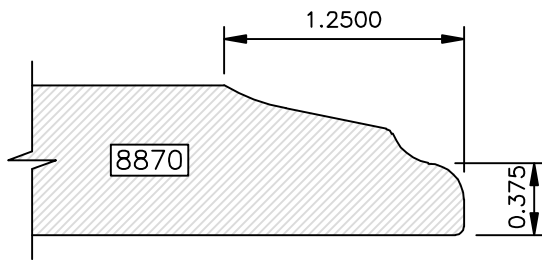

DRAWINGS ARE TO SCALE

DRAWINGS ARE TO SCALE

DRAWINGS ARE TO SCALE

EDGE PROFILES

Go West!

DRAWINGS ARE TO SCALE

DRAWINGS ARE TO SCALE

EDGE PROFILES

Go West!

DRAWINGS ARE TO SCALE

Go West!

(8000 SERIES) EDGE PROFILES

Most 8000 series profiles are designed to provide profiles on 441 drawer fronts to match the raised panel profile used in the door. The last three digits of the profile number correspond to the raised panel profile number (i.e. 8641 matches 641). If the last three digits are 800 or higher, there is not a corresponding raised panel profile.

DRAWINGS ARE TO SCALE

EDGE PROFILES (8000 SERIES)

Go West!

DRAWINGS ARE TO SCALE

Available in 1" Thick Only

Available in 1" Thick Only

Go West!

(8000 SERIES) EDGE PROFILES

Available in 1" Thick Only

Available in 1" Thick Only

Available in 1" Thick Only

Available in 1" Thick Only

DRAWINGS ARE TO SCALE

Available in 1" Thick Only

Available in 1" Thick Only