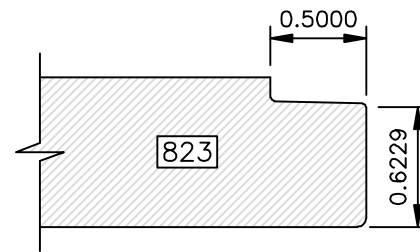

DRAWINGS ARE TO SCALE

DRAWINGS ARE TO SCALE

DRAWINGS ARE TO SCALE

EDGE PROFILES

Go West!

DRAWINGS ARE TO SCALE

DRAWINGS ARE TO SCALE

EDGE PROFILES

Go West!

DRAWINGS ARE TO SCALE

Go West!

(8000 SERIES) EDGE PROFILES

Most 8000 series profiles are designed to provide profiles on 441 drawer fronts to match the raised panel profile used in the door. The last three digits of the profile number correspond to the raised panel profile number (i.e. 8641 matches 641). If the last three digits are 800 or higher, there is not a corresponding raised panel profile.

DRAWINGS ARE TO SCALE

EDGE PROFILES (8000 SERIES)

Go West!

DRAWINGS ARE TO SCALE

Available in 1" Thick Only

Available in 1" Thick Only

Go West!

(8000 SERIES) EDGE PROFILES

Available in 1" Thick Only

Available in 1" Thick Only

Available in 1" Thick Only

Available in 1" Thick Only

DRAWINGS ARE TO SCALE

Available in 1" Thick Only

Available in 1" Thick Only