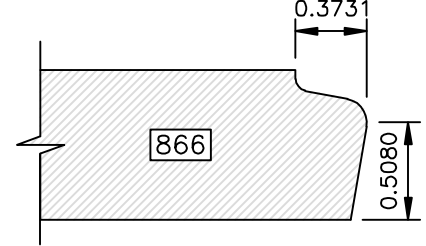

DRAWINGS ARE TO SCALE

DRAWINGS ARE TO SCALE

DRAWINGS ARE TO SCALE

EDGE PROFILES

Go West!

DRAWINGS ARE TO SCALE

DRAWINGS ARE TO SCALE

EDGE PROFILES

Go West!

DRAWINGS ARE TO SCALE

Go West!

(8000 SERIES) EDGE PROFILES

Most 8000 series profiles are designed to provide profiles on 441 drawer fronts to match the raised panel profile used in the door. The last three digits of the profile number correspond to the raised panel profile number (i.e. 8641 matches 641). If the last three digits are 800 or higher, there is not a corresponding raised panel profile.

DRAWINGS ARE TO SCALE

EDGE PROFILES (8000 SERIES)

Go West!

DRAWINGS ARE TO SCALE

Available in 1" Thick Only

Available in 1" Thick Only

Go West!

(8000 SERIES) EDGE PROFILES

Available in 1" Thick Only

Available in 1" Thick Only

Available in 1" Thick Only

Available in 1" Thick Only

DRAWINGS ARE TO SCALE

Available in 1" Thick Only

Available in 1" Thick Only