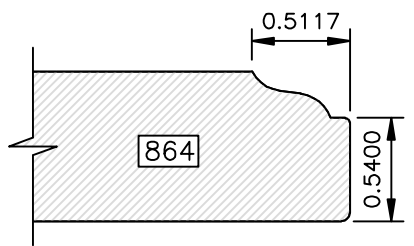

DRAWINGS ARE TO SCALE

DRAWINGS ARE TO SCALE

DRAWINGS ARE TO SCALE

EDGE PROFILES

Go West!

DRAWINGS ARE TO SCALE

DRAWINGS ARE TO SCALE

EDGE PROFILES

Go West!

DRAWINGS ARE TO SCALE

Go West!

(8000 SERIES) EDGE PROFILES

Most 8000 series profiles are designed to provide profiles on 441 drawer fronts to match the raised panel profile used in the door. The last three digits of the profile number correspond to the raised panel profile number (i.e. 8641 matches 641). If the last three digits are 800 or higher, there is not a corresponding raised panel profile.

DRAWINGS ARE TO SCALE

EDGE PROFILES (8000 SERIES)

Go West!

DRAWINGS ARE TO SCALE

Available in 1" Thick Only

Available in 1" Thick Only

Go West!

(8000 SERIES) EDGE PROFILES

Available in 1" Thick Only

Available in 1" Thick Only

Available in 1" Thick Only

Available in 1" Thick Only

DRAWINGS ARE TO SCALE

Available in 1" Thick Only

Available in 1" Thick Only