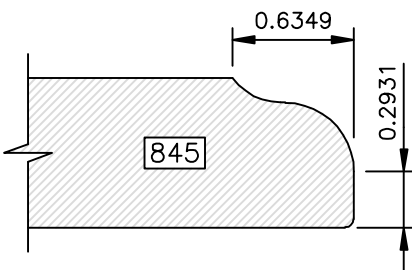

DRAWINGS ARE TO SCALE

DRAWINGS ARE TO SCALE

DRAWINGS ARE TO SCALE

EDGE PROFILES

Go West!

DRAWINGS ARE TO SCALE

DRAWINGS ARE TO SCALE

EDGE PROFILES

Go West!

DRAWINGS ARE TO SCALE

Go West!

(8000 SERIES) EDGE PROFILES

Most 8000 series profiles are designed to provide profiles on 441 drawer fronts to match the raised panel profile used in the door. The last three digits of the profile number correspond to the raised panel profile number (i.e. 8641 matches 641). If the last three digits are 800 or higher, there is not a corresponding raised panel profile.

DRAWINGS ARE TO SCALE

EDGE PROFILES (8000 SERIES)

Go West!

DRAWINGS ARE TO SCALE

Available in 1" Thick Only

Available in 1" Thick Only

Go West!

(8000 SERIES) EDGE PROFILES

Available in 1" Thick Only

Available in 1" Thick Only

Available in 1" Thick Only

Available in 1" Thick Only

DRAWINGS ARE TO SCALE

Available in 1" Thick Only

Available in 1" Thick Only