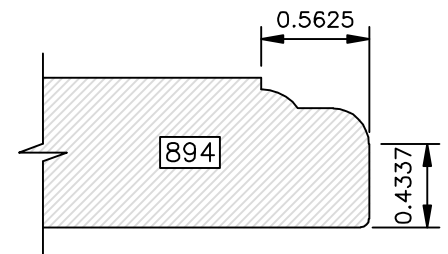

DRAWINGS ARE TO SCALE

DRAWINGS ARE TO SCALE

DRAWINGS ARE TO SCALE

EDGE PROFILES

Go West!

DRAWINGS ARE TO SCALE

DRAWINGS ARE TO SCALE

EDGE PROFILES

Go West!

DRAWINGS ARE TO SCALE

Go West!

(8000 SERIES) EDGE PROFILES

Most 8000 series profiles are designed to provide profiles on 441 drawer fronts to match the raised panel profile used in the door. The last three digits of the profile number correspond to the raised panel profile number (i.e. 8641 matches 641). If the last three digits are 800 or higher, there is not a corresponding raised panel profile.

DRAWINGS ARE TO SCALE

EDGE PROFILES (8000 SERIES)

Go West!

DRAWINGS ARE TO SCALE

Available in 1" Thick Only

Available in 1" Thick Only

Go West!

(8000 SERIES) EDGE PROFILES

Available in 1" Thick Only

Available in 1" Thick Only

Available in 1" Thick Only

Available in 1" Thick Only

DRAWINGS ARE TO SCALE

Available in 1" Thick Only

Available in 1" Thick Only