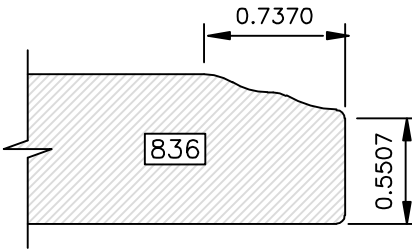

DRAWINGS ARE TO SCALE

DRAWINGS ARE TO SCALE

DRAWINGS ARE TO SCALE

EDGE PROFILES

Go West!

DRAWINGS ARE TO SCALE

DRAWINGS ARE TO SCALE

EDGE PROFILES

Go West!

DRAWINGS ARE TO SCALE

Go West!

(8000 SERIES) EDGE PROFILES

Most 8000 series profiles are designed to provide profiles on 441 drawer fronts to match the raised panel profile used in the door. The last three digits of the profile number correspond to the raised panel profile number (i.e. 8641 matches 641). If the last three digits are 800 or higher, there is not a corresponding raised panel profile.

DRAWINGS ARE TO SCALE

EDGE PROFILES (8000 SERIES)

Go West!

DRAWINGS ARE TO SCALE

Available in 1" Thick Only

Available in 1" Thick Only

Go West!

(8000 SERIES) EDGE PROFILES

Available in 1" Thick Only

Available in 1" Thick Only

Available in 1" Thick Only

Available in 1" Thick Only

DRAWINGS ARE TO SCALE

Available in 1" Thick Only

Available in 1" Thick Only