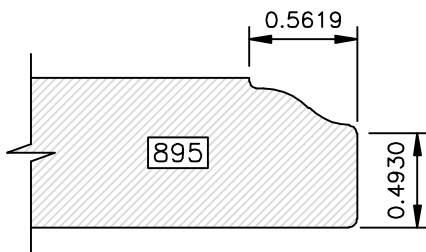

DRAWINGS ARE TO SCALE

DRAWINGS ARE TO SCALE

DRAWINGS ARE TO SCALE

EDGE PROFILES

Go West!

DRAWINGS ARE TO SCALE

DRAWINGS ARE TO SCALE

EDGE PROFILES

Go West!

DRAWINGS ARE TO SCALE

Go West!

(8000 SERIES) EDGE PROFILES

Most 8000 series profiles are designed to provide profiles on 441 drawer fronts to match the raised panel profile used in the door. The last three digits of the profile number correspond to the raised panel profile number (i.e. 8641 matches 641). If the last three digits are 800 or higher, there is not a corresponding raised panel profile.

DRAWINGS ARE TO SCALE

EDGE PROFILES (8000 SERIES)

Go West!

DRAWINGS ARE TO SCALE

Available in 1" Thick Only

Available in 1" Thick Only

Go West!

(8000 SERIES) EDGE PROFILES

Available in 1" Thick Only

Available in 1" Thick Only

Available in 1" Thick Only

Available in 1" Thick Only

DRAWINGS ARE TO SCALE

Available in 1" Thick Only

Available in 1" Thick Only