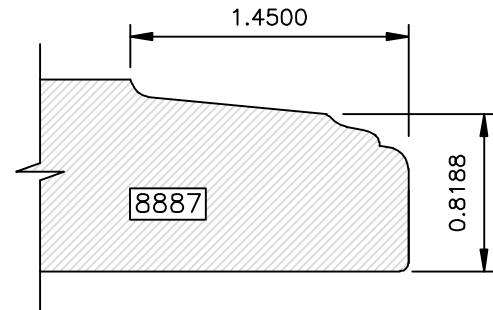

Go West!

DRAWINGS ARE TO SCALE

Go West!

(8000 SERIES) EDGE PROFILES

Most 8000 series profiles are designed to provide profiles on 441 drawer fronts to match the raised panel profile used in the door. The last three digits of the profile number correspond to the raised panel profile number (i.e. 8641 matches 641). If the last three digits are 800 or higher, there is not a corresponding raised panel profile.

DRAWINGS ARE TO SCALE

EDGE PROFILES (8000 SERIES)

Go West!

DRAWINGS ARE TO SCALE

Available in 1" Thick Only

Available in 1" Thick Only

Go West!

(8000 SERIES) EDGE PROFILES

Available in 1" Thick Only

Available in 1" Thick Only

Available in 1" Thick Only

Available in 1" Thick Only

DRAWINGS ARE TO SCALE

Available in 1" Thick Only

Available in 1" Thick Only