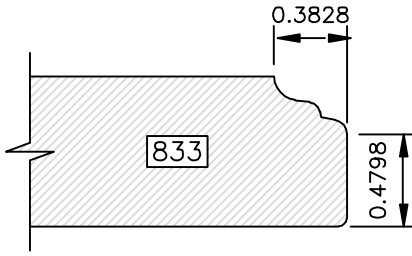

DRAWINGS ARE TO SCALE

DRAWINGS ARE TO SCALE

DRAWINGS ARE TO SCALE

EDGE PROFILES

Go West!

DRAWINGS ARE TO SCALE

DRAWINGS ARE TO SCALE

EDGE PROFILES

Go West!

DRAWINGS ARE TO SCALE

Go West!

(8000 SERIES) EDGE PROFILES

Most 8000 series profiles are designed to provide profiles on 441 drawer fronts to match the raised panel profile used in the door. The last three digits of the profile number correspond to the raised panel profile number (i.e. 8641 matches 641). If the last three digits are 800 or higher, there is not a corresponding raised panel profile.

DRAWINGS ARE TO SCALE

EDGE PROFILES (8000 SERIES)

Go West!

DRAWINGS ARE TO SCALE

Available in 1" Thick Only

Available in 1" Thick Only

Go West!

(8000 SERIES) EDGE PROFILES

Available in 1" Thick Only

Available in 1" Thick Only

Available in 1" Thick Only

Available in 1" Thick Only

DRAWINGS ARE TO SCALE

Available in 1" Thick Only

Available in 1" Thick Only