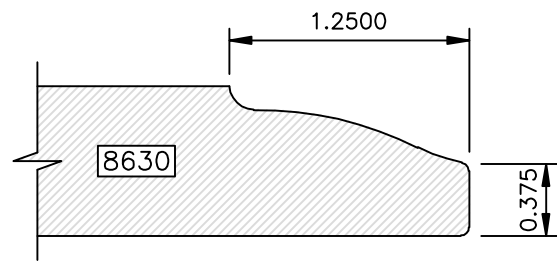

DRAWINGS ARE TO SCALE

DRAWINGS ARE TO SCALE

DRAWINGS ARE TO SCALE

EDGE PROFILES

Go West!

DRAWINGS ARE TO SCALE

DRAWINGS ARE TO SCALE

EDGE PROFILES

Go West!

DRAWINGS ARE TO SCALE

Go West!

(8000 SERIES) EDGE PROFILES

Most 8000 series profiles are designed to provide profiles on 441 drawer fronts to match the raised panel profile used in the door. The last three digits of the profile number correspond to the raised panel profile number (i.e. 8641 matches 641). If the last three digits are 800 or higher, there is not a corresponding raised panel profile.

DRAWINGS ARE TO SCALE

EDGE PROFILES (8000 SERIES)

Go West!

DRAWINGS ARE TO SCALE

Available in 1" Thick Only

Available in 1" Thick Only

Go West!

(8000 SERIES) EDGE PROFILES

Available in 1" Thick Only

Available in 1" Thick Only

Available in 1" Thick Only

Available in 1" Thick Only

DRAWINGS ARE TO SCALE

Available in 1" Thick Only

Available in 1" Thick Only