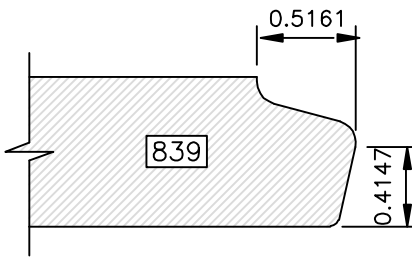

DRAWINGS ARE TO SCALE

DRAWINGS ARE TO SCALE

DRAWINGS ARE TO SCALE

EDGE PROFILES

Go West!

DRAWINGS ARE TO SCALE

DRAWINGS ARE TO SCALE

EDGE PROFILES

Go West!

DRAWINGS ARE TO SCALE

Go West!

(8000 SERIES) EDGE PROFILES

Most 8000 series profiles are designed to provide profiles on 441 drawer fronts to match the raised panel profile used in the door. The last three digits of the profile number correspond to the raised panel profile number (i.e. 8641 matches 641). If the last three digits are 800 or higher, there is not a corresponding raised panel profile.

DRAWINGS ARE TO SCALE

EDGE PROFILES (8000 SERIES)

Go West!

DRAWINGS ARE TO SCALE

Available in 1" Thick Only

Available in 1" Thick Only

Go West!

(8000 SERIES) EDGE PROFILES

Available in 1" Thick Only

Available in 1" Thick Only

Available in 1" Thick Only

Available in 1" Thick Only

DRAWINGS ARE TO SCALE

Available in 1" Thick Only

Available in 1" Thick Only