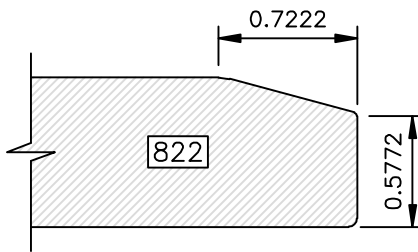

DRAWINGS ARE TO SCALE

DRAWINGS ARE TO SCALE

DRAWINGS ARE TO SCALE

EDGE PROFILES

Go West!

DRAWINGS ARE TO SCALE

DRAWINGS ARE TO SCALE

EDGE PROFILES

Go West!

DRAWINGS ARE TO SCALE

Go West!

(8000 SERIES) EDGE PROFILES

Most 8000 series profiles are designed to provide profiles on 441 drawer fronts to match the raised panel profile used in the door. The last three digits of the profile number correspond to the raised panel profile number (i.e. 8641 matches 641). If the last three digits are 800 or higher, there is not a corresponding raised panel profile.

DRAWINGS ARE TO SCALE

EDGE PROFILES (8000 SERIES)

Go West!

DRAWINGS ARE TO SCALE

Available in 1" Thick Only

Available in 1" Thick Only

Go West!

(8000 SERIES) EDGE PROFILES