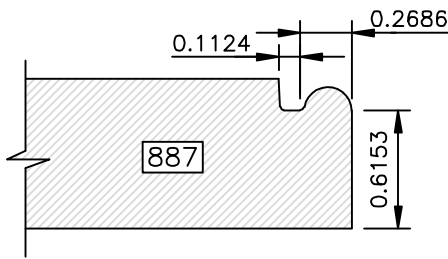

DRAWINGS ARE TO SCALE

DRAWINGS ARE TO SCALE

DRAWINGS ARE TO SCALE

EDGE PROFILES

Go West!

DRAWINGS ARE TO SCALE

DRAWINGS ARE TO SCALE

EDGE PROFILES

Go West!

DRAWINGS ARE TO SCALE

Go West!

(8000 SERIES) EDGE PROFILES

Most 8000 series profiles are designed to provide profiles on 441 drawer fronts to match the raised panel profile used in the door. The last three digits of the profile number correspond to the raised panel profile number (i.e. 8641 matches 641). If the last three digits are 800 or higher, there is not a corresponding raised panel profile.

DRAWINGS ARE TO SCALE

EDGE PROFILES (8000 SERIES)

Go West!

DRAWINGS ARE TO SCALE

Available in 1" Thick Only

Available in 1" Thick Only

Go West!

(8000 SERIES) EDGE PROFILES

Available in 1" Thick Only

Available in 1" Thick Only

Available in 1" Thick Only

Available in 1" Thick Only

DRAWINGS ARE TO SCALE

Available in 1" Thick Only

Available in 1" Thick Only