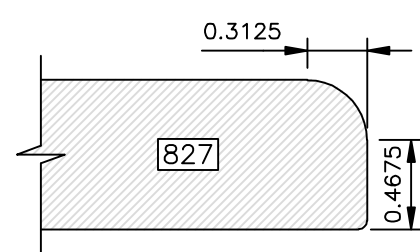

DRAWINGS ARE TO SCALE

DRAWINGS ARE TO SCALE

DRAWINGS ARE TO SCALE

EDGE PROFILES

Go West!

DRAWINGS ARE TO SCALE

DRAWINGS ARE TO SCALE

EDGE PROFILES

Go West!

DRAWINGS ARE TO SCALE

Go West!

(8000 SERIES) EDGE PROFILES

Most 8000 series profiles are designed to provide profiles on 441 drawer fronts to match the raised panel profile used in the door. The last three digits of the profile number correspond to the raised panel profile number (i.e. 8641 matches 641). If the last three digits are 800 or higher, there is not a corresponding raised panel profile.

DRAWINGS ARE TO SCALE

EDGE PROFILES (8000 SERIES)

Go West!

DRAWINGS ARE TO SCALE

Available in 1" Thick Only

Available in 1" Thick Only

Go West!

(8000 SERIES) EDGE PROFILES