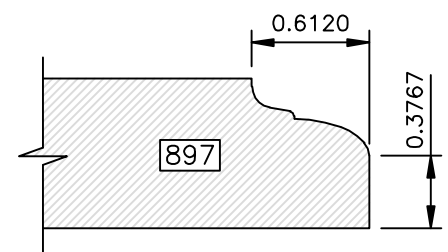

DRAWINGS ARE TO SCALE

DRAWINGS ARE TO SCALE

DRAWINGS ARE TO SCALE

EDGE PROFILES

Go West!

DRAWINGS ARE TO SCALE

DRAWINGS ARE TO SCALE

EDGE PROFILES

Go West!

DRAWINGS ARE TO SCALE

Go West!

(8000 SERIES) EDGE PROFILES

Most 8000 series profiles are designed to provide profiles on 441 drawer fronts to match the raised panel profile used in the door. The last three digits of the profile number correspond to the raised panel profile number (i.e. 8641 matches 641). If the last three digits are 800 or higher, there is not a corresponding raised panel profile.

DRAWINGS ARE TO SCALE

EDGE PROFILES (8000 SERIES)

Go West!

DRAWINGS ARE TO SCALE

Available in 1" Thick Only

Available in 1" Thick Only

Go West!

(8000 SERIES) EDGE PROFILES

Available in 1" Thick Only

Available in 1" Thick Only

Available in 1" Thick Only

Available in 1" Thick Only

DRAWINGS ARE TO SCALE

Available in 1" Thick Only

Available in 1" Thick Only