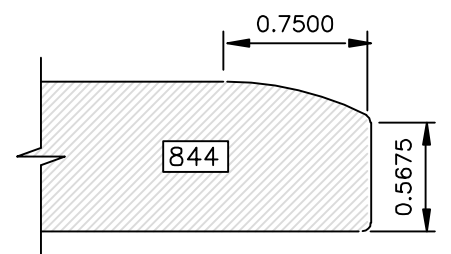

DRAWINGS ARE TO SCALE

DRAWINGS ARE TO SCALE

DRAWINGS ARE TO SCALE

EDGE PROFILES

Go West!

DRAWINGS ARE TO SCALE

DRAWINGS ARE TO SCALE

EDGE PROFILES

Go West!

DRAWINGS ARE TO SCALE

Go West!

(8000 SERIES) EDGE PROFILES

Most 8000 series profiles are designed to provide profiles on 441 drawer fronts to match the raised panel profile used in the door. The last three digits of the profile number correspond to the raised panel profile number (i.e. 8641 matches 641). If the last three digits are 800 or higher, there is not a corresponding raised panel profile.

DRAWINGS ARE TO SCALE

EDGE PROFILES (8000 SERIES)

Go West!

DRAWINGS ARE TO SCALE

Available in 1" Thick Only

Available in 1" Thick Only

Go West!

(8000 SERIES) EDGE PROFILES

Available in 1" Thick Only

Available in 1" Thick Only

Available in 1" Thick Only

Available in 1" Thick Only

DRAWINGS ARE TO SCALE

Available in 1" Thick Only

Available in 1" Thick Only