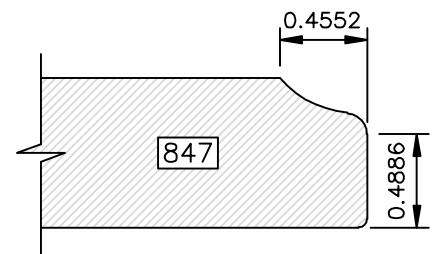

DRAWINGS ARE TO SCALE

DRAWINGS ARE TO SCALE

DRAWINGS ARE TO SCALE

EDGE PROFILES

Go West!

DRAWINGS ARE TO SCALE

DRAWINGS ARE TO SCALE

EDGE PROFILES

Go West!

DRAWINGS ARE TO SCALE

Go West!

(8000 SERIES) EDGE PROFILES

Most 8000 series profiles are designed to provide profiles on 441 drawer fronts to match the raised panel profile used in the door. The last three digits of the profile number correspond to the raised panel profile number (i.e. 8641 matches 641). If the last three digits are 800 or higher, there is not a corresponding raised panel profile.

DRAWINGS ARE TO SCALE

EDGE PROFILES (8000 SERIES)

Go West!

DRAWINGS ARE TO SCALE

Available in 1" Thick Only

Available in 1" Thick Only

Go West!

(8000 SERIES) EDGE PROFILES

Available in 1" Thick Only

Available in 1" Thick Only

Available in 1" Thick Only

Available in 1" Thick Only

DRAWINGS ARE TO SCALE

Available in 1" Thick Only

Available in 1" Thick Only