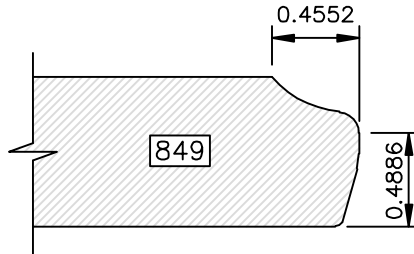

DRAWINGS ARE TO SCALE

DRAWINGS ARE TO SCALE

DRAWINGS ARE TO SCALE

EDGE PROFILES

Go West!

DRAWINGS ARE TO SCALE

DRAWINGS ARE TO SCALE

EDGE PROFILES

Go West!

DRAWINGS ARE TO SCALE

Go West!

(8000 SERIES) EDGE PROFILES

Most 8000 series profiles are designed to provide profiles on 441 drawer fronts to match the raised panel profile used in the door. The last three digits of the profile number correspond to the raised panel profile number (i.e. 8641 matches 641). If the last three digits are 800 or higher, there is not a corresponding raised panel profile.

DRAWINGS ARE TO SCALE

EDGE PROFILES (8000 SERIES)

Go West!

DRAWINGS ARE TO SCALE

Available in 1" Thick Only

Available in 1" Thick Only

Go West!

(8000 SERIES) EDGE PROFILES

Available in 1" Thick Only

Available in 1" Thick Only

Available in 1" Thick Only

Available in 1" Thick Only

DRAWINGS ARE TO SCALE

Available in 1" Thick Only

Available in 1" Thick Only