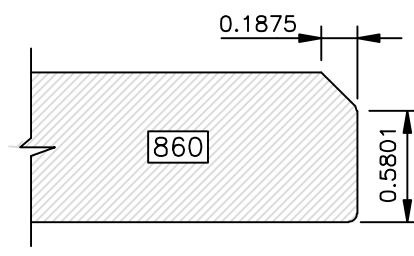

DRAWINGS ARE TO SCALE

DRAWINGS ARE TO SCALE

DRAWINGS ARE TO SCALE

EDGE PROFILES

Go West!

DRAWINGS ARE TO SCALE

DRAWINGS ARE TO SCALE

EDGE PROFILES

Go West!

DRAWINGS ARE TO SCALE

Go West!

(8000 SERIES) EDGE PROFILES

Most 8000 series profiles are designed to provide profiles on 441 drawer fronts to match the raised panel profile used in the door. The last three digits of the profile number correspond to the raised panel profile number (i.e. 8641 matches 641). If the last three digits are 800 or higher, there is not a corresponding raised panel profile.

DRAWINGS ARE TO SCALE

EDGE PROFILES (8000 SERIES)

Go West!

DRAWINGS ARE TO SCALE

Available in 1" Thick Only

Available in 1" Thick Only

Go West!

(8000 SERIES) EDGE PROFILES