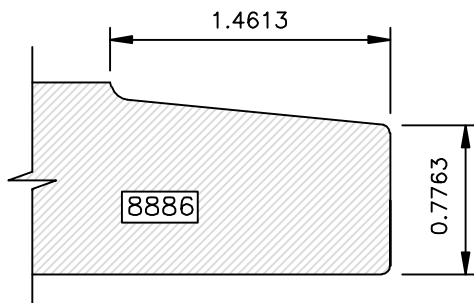

Go West!

DRAWINGS ARE TO SCALE

Go West!

(8000 SERIES) EDGE PROFILES

Most 8000 series profiles are designed to provide profiles on 441 drawer fronts to match the raised panel profile used in the door. The last three digits of the profile number correspond to the raised panel profile number (i.e. 8641 matches 641). If the last three digits are 800 or higher, there is not a corresponding raised panel profile.

DRAWINGS ARE TO SCALE

EDGE PROFILES (8000 SERIES)

Go West!

DRAWINGS ARE TO SCALE

Available in 1" Thick Only

Available in 1" Thick Only

Go West!

(8000 SERIES) EDGE PROFILES

Available in 1" Thick Only

Available in 1" Thick Only

Available in 1" Thick Only

Available in 1" Thick Only

DRAWINGS ARE TO SCALE

Available in 1" Thick Only

Available in 1" Thick Only