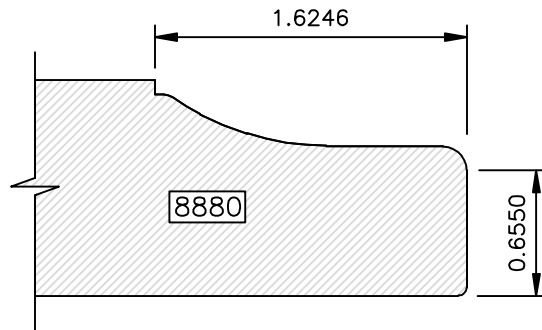

Go West!

DRAWINGS ARE TO SCALE

Go West!

(8000 SERIES) EDGE PROFILES

Most 8000 series profiles are designed to provide profiles on 441 drawer fronts to match the raised panel profile used in the door. The last three digits of the profile number correspond to the raised panel profile number (i.e. 8641 matches 641). If the last three digits are 800 or higher, there is not a corresponding raised panel profile.

DRAWINGS ARE TO SCALE

EDGE PROFILES (8000 SERIES)

Go West!

DRAWINGS ARE TO SCALE

Available in 1" Thick Only

Available in 1" Thick Only

Go West!

(8000 SERIES) EDGE PROFILES

Available in 1" Thick Only

Available in 1" Thick Only

Available in 1" Thick Only

Available in 1" Thick Only

DRAWINGS ARE TO SCALE

Available in 1" Thick Only

Available in 1" Thick Only