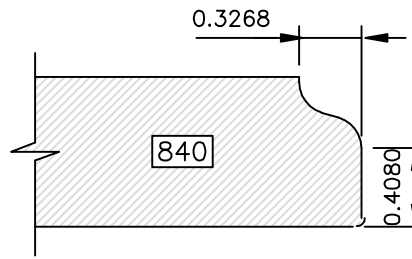

DRAWINGS ARE TO SCALE

DRAWINGS ARE TO SCALE

DRAWINGS ARE TO SCALE

EDGE PROFILES

Go West!

DRAWINGS ARE TO SCALE

DRAWINGS ARE TO SCALE

EDGE PROFILES

Go West!

DRAWINGS ARE TO SCALE

Go West!

(8000 SERIES) EDGE PROFILES

Most 8000 series profiles are designed to provide profiles on 441 drawer fronts to match the raised panel profile used in the door. The last three digits of the profile number correspond to the raised panel profile number (i.e. 8641 matches 641). If the last three digits are 800 or higher, there is not a corresponding raised panel profile.

DRAWINGS ARE TO SCALE

EDGE PROFILES (8000 SERIES)

Go West!

DRAWINGS ARE TO SCALE

Available in 1" Thick Only

Available in 1" Thick Only

Go West!

(8000 SERIES) EDGE PROFILES

Available in 1" Thick Only

Available in 1" Thick Only

Available in 1" Thick Only

Available in 1" Thick Only

DRAWINGS ARE TO SCALE

Available in 1" Thick Only

Available in 1" Thick Only