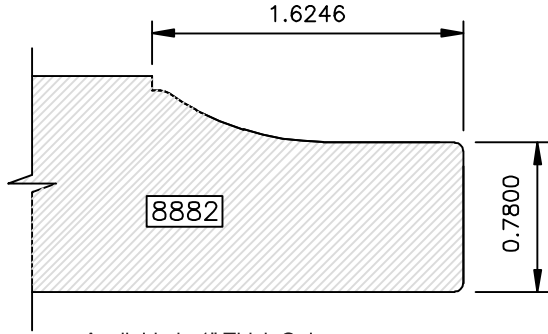

Go West!

DRAWINGS ARE TO SCALE

Go West!

(8000 SERIES) EDGE PROFILES

Most 8000 series profiles are designed to provide profiles on 441 drawer fronts to match the raised panel profile used in the door. The last three digits of the profile number correspond to the raised panel profile number (i.e. 8641 matches 641). If the last three digits are 800 or higher, there is not a corresponding raised panel profile.

DRAWINGS ARE TO SCALE

EDGE PROFILES (8000 SERIES)

Go West!

DRAWINGS ARE TO SCALE

Available in 1" Thick Only

Available in 1" Thick Only

Go West!

(8000 SERIES) EDGE PROFILES

Available in 1" Thick Only

Available in 1" Thick Only

Available in 1" Thick Only

Available in 1" Thick Only

DRAWINGS ARE TO SCALE

Available in 1" Thick Only

Available in 1" Thick Only