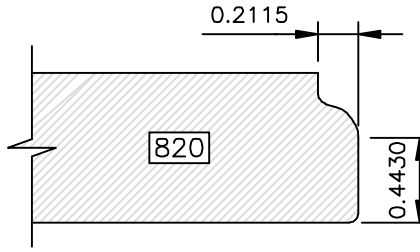

DRAWINGS ARE TO SCALE

DRAWINGS ARE TO SCALE

DRAWINGS ARE TO SCALE

EDGE PROFILES

Go West!

DRAWINGS ARE TO SCALE

DRAWINGS ARE TO SCALE

EDGE PROFILES

Go West!

DRAWINGS ARE TO SCALE

Go West!

(8000 SERIES) EDGE PROFILES

Most 8000 series profiles are designed to provide profiles on 441 drawer fronts to match the raised panel profile used in the door. The last three digits of the profile number correspond to the raised panel profile number (i.e. 8641 matches 641). If the last three digits are 800 or higher, there is not a corresponding raised panel profile.

DRAWINGS ARE TO SCALE

EDGE PROFILES (8000 SERIES)

Go West!

DRAWINGS ARE TO SCALE

Available in 1" Thick Only

Available in 1" Thick Only

Go West!

(8000 SERIES) EDGE PROFILES