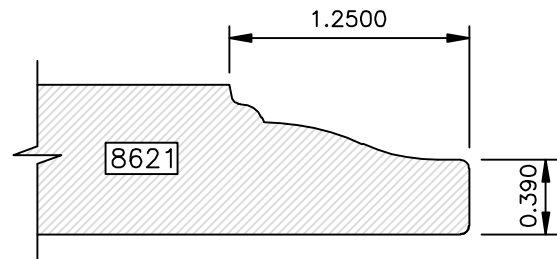

DRAWINGS ARE TO SCALE

DRAWINGS ARE TO SCALE

DRAWINGS ARE TO SCALE

EDGE PROFILES

Go West!

DRAWINGS ARE TO SCALE

DRAWINGS ARE TO SCALE

EDGE PROFILES

Go West!

DRAWINGS ARE TO SCALE

Go West!

(8000 SERIES) EDGE PROFILES

Most 8000 series profiles are designed to provide profiles on 441 drawer fronts to match the raised panel profile used in the door. The last three digits of the profile number correspond to the raised panel profile number (i.e. 8641 matches 641). If the last three digits are 800 or higher, there is not a corresponding raised panel profile.

DRAWINGS ARE TO SCALE

EDGE PROFILES (8000 SERIES)

Go West!

DRAWINGS ARE TO SCALE

Available in 1" Thick Only

Available in 1" Thick Only

Go West!

(8000 SERIES) EDGE PROFILES

Available in 1" Thick Only

Available in 1" Thick Only

Available in 1" Thick Only

Available in 1" Thick Only

DRAWINGS ARE TO SCALE

Available in 1" Thick Only

Available in 1" Thick Only