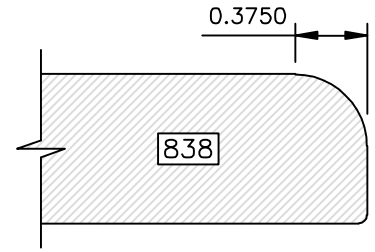

DRAWINGS ARE TO SCALE

DRAWINGS ARE TO SCALE

DRAWINGS ARE TO SCALE

EDGE PROFILES

Go West!

DRAWINGS ARE TO SCALE

DRAWINGS ARE TO SCALE

EDGE PROFILES

Go West!

DRAWINGS ARE TO SCALE

Go West!

(8000 SERIES) EDGE PROFILES

Most 8000 series profiles are designed to provide profiles on 441 drawer fronts to match the raised panel profile used in the door. The last three digits of the profile number correspond to the raised panel profile number (i.e. 8641 matches 641). If the last three digits are 800 or higher, there is not a corresponding raised panel profile.

DRAWINGS ARE TO SCALE

EDGE PROFILES (8000 SERIES)

Go West!

DRAWINGS ARE TO SCALE

Available in 1" Thick Only

Available in 1" Thick Only

Go West!

(8000 SERIES) EDGE PROFILES

Available in 1" Thick Only

Available in 1" Thick Only

Available in 1" Thick Only

Available in 1" Thick Only

DRAWINGS ARE TO SCALE

Available in 1" Thick Only

Available in 1" Thick Only