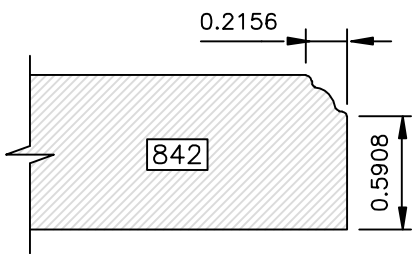

DRAWINGS ARE TO SCALE

DRAWINGS ARE TO SCALE

DRAWINGS ARE TO SCALE

EDGE PROFILES

Go West!

DRAWINGS ARE TO SCALE

DRAWINGS ARE TO SCALE

EDGE PROFILES

Go West!

DRAWINGS ARE TO SCALE

Go West!

(8000 SERIES) EDGE PROFILES

Most 8000 series profiles are designed to provide profiles on 441 drawer fronts to match the raised panel profile used in the door. The last three digits of the profile number correspond to the raised panel profile number (i.e. 8641 matches 641). If the last three digits are 800 or higher, there is not a corresponding raised panel profile.

DRAWINGS ARE TO SCALE

EDGE PROFILES (8000 SERIES)

Go West!

DRAWINGS ARE TO SCALE

Available in 1" Thick Only

Available in 1" Thick Only

Go West!

(8000 SERIES) EDGE PROFILES