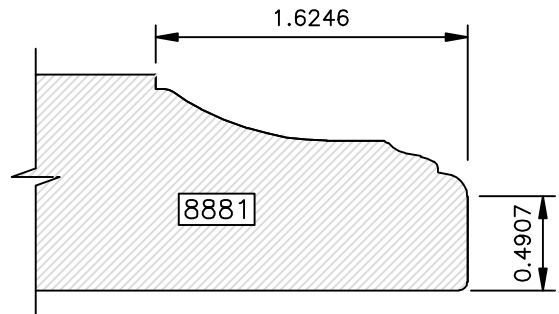

Go West!

DRAWINGS ARE TO SCALE

Go West!

(8000 SERIES) EDGE PROFILES

Most 8000 series profiles are designed to provide profiles on 441 drawer fronts to match the raised panel profile used in the door. The last three digits of the profile number correspond to the raised panel profile number (i.e. 8641 matches 641). If the last three digits are 800 or higher, there is not a corresponding raised panel profile.

DRAWINGS ARE TO SCALE

EDGE PROFILES (8000 SERIES)

Go West!

DRAWINGS ARE TO SCALE

Available in 1" Thick Only

Available in 1" Thick Only

Go West!

(8000 SERIES) EDGE PROFILES

Available in 1" Thick Only

Available in 1" Thick Only

Available in 1" Thick Only

Available in 1" Thick Only

DRAWINGS ARE TO SCALE

Available in 1" Thick Only

Available in 1" Thick Only