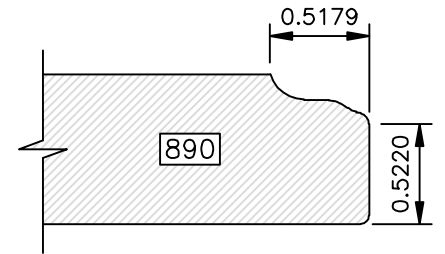

DRAWINGS ARE TO SCALE

DRAWINGS ARE TO SCALE

DRAWINGS ARE TO SCALE

EDGE PROFILES

Go West!

DRAWINGS ARE TO SCALE

DRAWINGS ARE TO SCALE

EDGE PROFILES

Go West!

DRAWINGS ARE TO SCALE

Go West!

(8000 SERIES) EDGE PROFILES

Most 8000 series profiles are designed to provide profiles on 441 drawer fronts to match the raised panel profile used in the door. The last three digits of the profile number correspond to the raised panel profile number (i.e. 8641 matches 641). If the last three digits are 800 or higher, there is not a corresponding raised panel profile.

DRAWINGS ARE TO SCALE

EDGE PROFILES (8000 SERIES)

Go West!

DRAWINGS ARE TO SCALE

Available in 1" Thick Only

Available in 1" Thick Only

Go West!

(8000 SERIES) EDGE PROFILES

Available in 1" Thick Only

Available in 1" Thick Only

Available in 1" Thick Only

Available in 1" Thick Only

DRAWINGS ARE TO SCALE

Available in 1" Thick Only

Available in 1" Thick Only