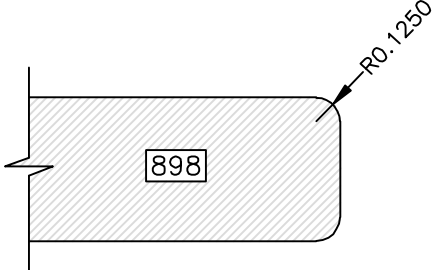

DRAWINGS ARE TO SCALE

DRAWINGS ARE TO SCALE

DRAWINGS ARE TO SCALE

EDGE PROFILES

Go West!

DRAWINGS ARE TO SCALE

DRAWINGS ARE TO SCALE

EDGE PROFILES

Go West!

DRAWINGS ARE TO SCALE

Go West!

(8000 SERIES) EDGE PROFILES

Most 8000 series profiles are designed to provide profiles on 441 drawer fronts to match the raised panel profile used in the door. The last three digits of the profile number correspond to the raised panel profile number (i.e. 8641 matches 641). If the last three digits are 800 or higher, there is not a corresponding raised panel profile.

DRAWINGS ARE TO SCALE

EDGE PROFILES (8000 SERIES)

Go West!

DRAWINGS ARE TO SCALE

Available in 1" Thick Only

Available in 1" Thick Only

Go West!

(8000 SERIES) EDGE PROFILES