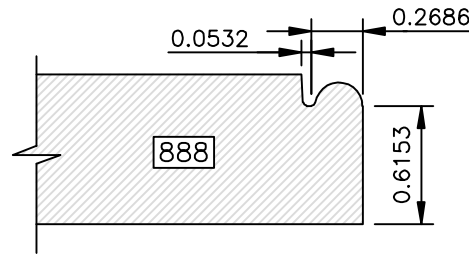

DRAWINGS ARE TO SCALE

DRAWINGS ARE TO SCALE

DRAWINGS ARE TO SCALE

EDGE PROFILES

Go West!

DRAWINGS ARE TO SCALE

DRAWINGS ARE TO SCALE

EDGE PROFILES

Go West!

DRAWINGS ARE TO SCALE

Go West!

(8000 SERIES) EDGE PROFILES

Most 8000 series profiles are designed to provide profiles on 441 drawer fronts to match the raised panel profile used in the door. The last three digits of the profile number correspond to the raised panel profile number (i.e. 8641 matches 641). If the last three digits are 800 or higher, there is not a corresponding raised panel profile.

DRAWINGS ARE TO SCALE

EDGE PROFILES (8000 SERIES)

Go West!

DRAWINGS ARE TO SCALE

Available in 1" Thick Only

Available in 1" Thick Only

Go West!

(8000 SERIES) EDGE PROFILES