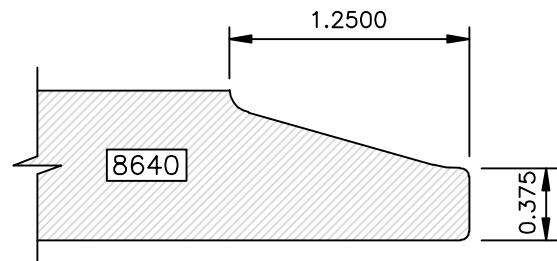

DRAWINGS ARE TO SCALE

DRAWINGS ARE TO SCALE

DRAWINGS ARE TO SCALE

EDGE PROFILES

Go West!

DRAWINGS ARE TO SCALE

DRAWINGS ARE TO SCALE

EDGE PROFILES

Go West!

DRAWINGS ARE TO SCALE

Go West!

(8000 SERIES) EDGE PROFILES

Most 8000 series profiles are designed to provide profiles on 441 drawer fronts to match the raised panel profile used in the door. The last three digits of the profile number correspond to the raised panel profile number (i.e. 8641 matches 641). If the last three digits are 800 or higher, there is not a corresponding raised panel profile.

DRAWINGS ARE TO SCALE

EDGE PROFILES (8000 SERIES)

Go West!

DRAWINGS ARE TO SCALE

Available in 1" Thick Only

Available in 1" Thick Only

Go West!

(8000 SERIES) EDGE PROFILES

Available in 1" Thick Only

Available in 1" Thick Only

Available in 1" Thick Only

Available in 1" Thick Only

DRAWINGS ARE TO SCALE

Available in 1" Thick Only

Available in 1" Thick Only