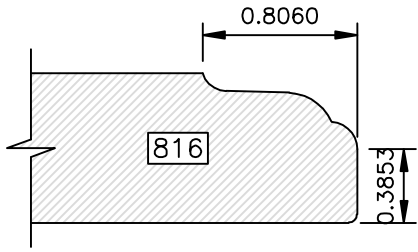

DRAWINGS ARE TO SCALE

DRAWINGS ARE TO SCALE

DRAWINGS ARE TO SCALE

EDGE PROFILES

Go West!

DRAWINGS ARE TO SCALE

DRAWINGS ARE TO SCALE

EDGE PROFILES

Go West!

DRAWINGS ARE TO SCALE

Go West!

(8000 SERIES) EDGE PROFILES

Most 8000 series profiles are designed to provide profiles on 441 drawer fronts to match the raised panel profile used in the door. The last three digits of the profile number correspond to the raised panel profile number (i.e. 8641 matches 641). If the last three digits are 800 or higher, there is not a corresponding raised panel profile.

DRAWINGS ARE TO SCALE

EDGE PROFILES (8000 SERIES)

Go West!

DRAWINGS ARE TO SCALE

Available in 1" Thick Only

Available in 1" Thick Only

Go West!

(8000 SERIES) EDGE PROFILES

Available in 1" Thick Only

Available in 1" Thick Only

Available in 1" Thick Only

Available in 1" Thick Only

DRAWINGS ARE TO SCALE

Available in 1" Thick Only

Available in 1" Thick Only