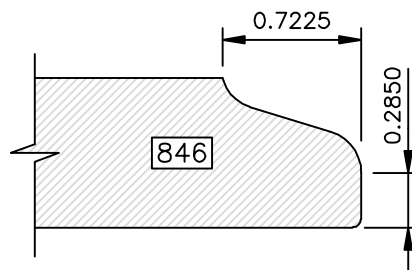

DRAWINGS ARE TO SCALE

DRAWINGS ARE TO SCALE

DRAWINGS ARE TO SCALE

EDGE PROFILES

Go West!

DRAWINGS ARE TO SCALE

DRAWINGS ARE TO SCALE

EDGE PROFILES

Go West!

DRAWINGS ARE TO SCALE

Go West!

(8000 SERIES) EDGE PROFILES

Most 8000 series profiles are designed to provide profiles on 441 drawer fronts to match the raised panel profile used in the door. The last three digits of the profile number correspond to the raised panel profile number (i.e. 8641 matches 641). If the last three digits are 800 or higher, there is not a corresponding raised panel profile.

DRAWINGS ARE TO SCALE

EDGE PROFILES (8000 SERIES)

Go West!

DRAWINGS ARE TO SCALE

Available in 1" Thick Only

Available in 1" Thick Only

Go West!

(8000 SERIES) EDGE PROFILES

Available in 1" Thick Only

Available in 1" Thick Only

Available in 1" Thick Only

Available in 1" Thick Only

DRAWINGS ARE TO SCALE

Available in 1" Thick Only

Available in 1" Thick Only