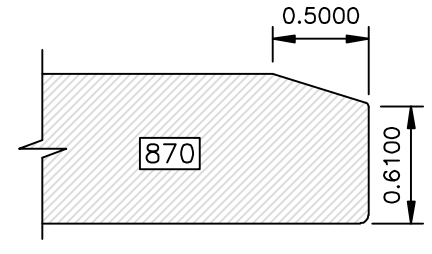

DRAWINGS ARE TO SCALE

DRAWINGS ARE TO SCALE

DRAWINGS ARE TO SCALE

EDGE PROFILES

Go West!

DRAWINGS ARE TO SCALE

DRAWINGS ARE TO SCALE

EDGE PROFILES

Go West!

DRAWINGS ARE TO SCALE

Go West!

(8000 SERIES) EDGE PROFILES

Most 8000 series profiles are designed to provide profiles on 441 drawer fronts to match the raised panel profile used in the door. The last three digits of the profile number correspond to the raised panel profile number (i.e. 8641 matches 641). If the last three digits are 800 or higher, there is not a corresponding raised panel profile.

DRAWINGS ARE TO SCALE

EDGE PROFILES (8000 SERIES)

Go West!

DRAWINGS ARE TO SCALE

Available in 1" Thick Only

Available in 1" Thick Only

Go West!

(8000 SERIES) EDGE PROFILES

Available in 1" Thick Only

Available in 1" Thick Only

Available in 1" Thick Only

Available in 1" Thick Only

DRAWINGS ARE TO SCALE

Available in 1" Thick Only

Available in 1" Thick Only