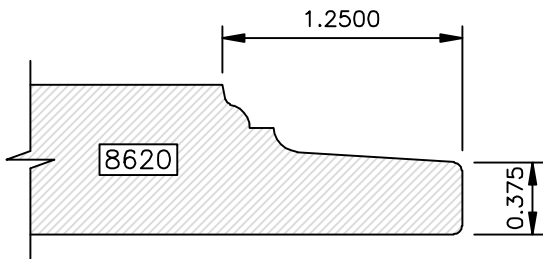

DRAWINGS ARE TO SCALE

DRAWINGS ARE TO SCALE

DRAWINGS ARE TO SCALE

EDGE PROFILES

Go West!

DRAWINGS ARE TO SCALE

DRAWINGS ARE TO SCALE

EDGE PROFILES

Go West!

DRAWINGS ARE TO SCALE

Go West!

(8000 SERIES) EDGE PROFILES

Most 8000 series profiles are designed to provide profiles on 441 drawer fronts to match the raised panel profile used in the door. The last three digits of the profile number correspond to the raised panel profile number (i.e. 8641 matches 641). If the last three digits are 800 or higher, there is not a corresponding raised panel profile.

DRAWINGS ARE TO SCALE

EDGE PROFILES (8000 SERIES)

Go West!

DRAWINGS ARE TO SCALE

Available in 1" Thick Only

Available in 1" Thick Only

Go West!

(8000 SERIES) EDGE PROFILES

Available in 1" Thick Only

Available in 1" Thick Only

Available in 1" Thick Only

Available in 1" Thick Only

DRAWINGS ARE TO SCALE

Available in 1" Thick Only

Available in 1" Thick Only