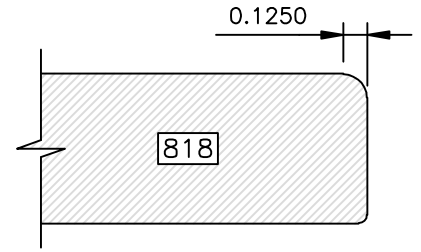

DRAWINGS ARE TO SCALE

DRAWINGS ARE TO SCALE

DRAWINGS ARE TO SCALE

EDGE PROFILES

Go West!

DRAWINGS ARE TO SCALE

DRAWINGS ARE TO SCALE

EDGE PROFILES

Go West!

DRAWINGS ARE TO SCALE

Go West!

(8000 SERIES) EDGE PROFILES

Most 8000 series profiles are designed to provide profiles on 441 drawer fronts to match the raised panel profile used in the door. The last three digits of the profile number correspond to the raised panel profile number (i.e. 8641 matches 641). If the last three digits are 800 or higher, there is not a corresponding raised panel profile.

DRAWINGS ARE TO SCALE

EDGE PROFILES (8000 SERIES)

Go West!

DRAWINGS ARE TO SCALE

Available in 1" Thick Only

Available in 1" Thick Only

Go West!

(8000 SERIES) EDGE PROFILES