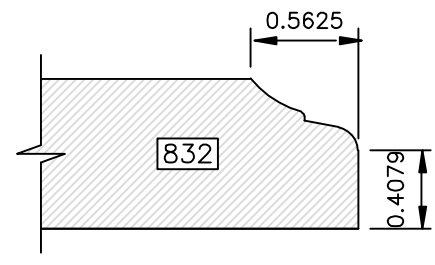

DRAWINGS ARE TO SCALE

DRAWINGS ARE TO SCALE

DRAWINGS ARE TO SCALE

EDGE PROFILES

Go West!

DRAWINGS ARE TO SCALE

DRAWINGS ARE TO SCALE

EDGE PROFILES

Go West!

DRAWINGS ARE TO SCALE

Go West!

(8000 SERIES) EDGE PROFILES

Most 8000 series profiles are designed to provide profiles on 441 drawer fronts to match the raised panel profile used in the door. The last three digits of the profile number correspond to the raised panel profile number (i.e. 8641 matches 641). If the last three digits are 800 or higher, there is not a corresponding raised panel profile.

DRAWINGS ARE TO SCALE

EDGE PROFILES (8000 SERIES)

Go West!

DRAWINGS ARE TO SCALE

Available in 1" Thick Only

Available in 1" Thick Only

Go West!

(8000 SERIES) EDGE PROFILES

Available in 1" Thick Only

Available in 1" Thick Only

Available in 1" Thick Only

Available in 1" Thick Only

DRAWINGS ARE TO SCALE

Available in 1" Thick Only

Available in 1" Thick Only