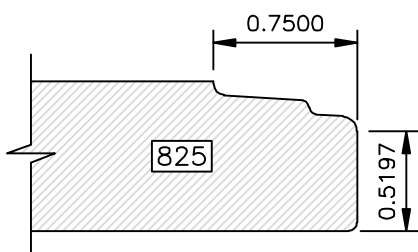

DRAWINGS ARE TO SCALE

DRAWINGS ARE TO SCALE

DRAWINGS ARE TO SCALE

EDGE PROFILES

Go West!

DRAWINGS ARE TO SCALE

DRAWINGS ARE TO SCALE

EDGE PROFILES

Go West!

DRAWINGS ARE TO SCALE

Go West!

(8000 SERIES) EDGE PROFILES

Most 8000 series profiles are designed to provide profiles on 441 drawer fronts to match the raised panel profile used in the door. The last three digits of the profile number correspond to the raised panel profile number (i.e. 8641 matches 641). If the last three digits are 800 or higher, there is not a corresponding raised panel profile.

DRAWINGS ARE TO SCALE

EDGE PROFILES (8000 SERIES)

Go West!

DRAWINGS ARE TO SCALE

Available in 1" Thick Only

Available in 1" Thick Only

Go West!

(8000 SERIES) EDGE PROFILES

Available in 1" Thick Only

Available in 1" Thick Only

Available in 1" Thick Only

Available in 1" Thick Only

DRAWINGS ARE TO SCALE

Available in 1" Thick Only

Available in 1" Thick Only