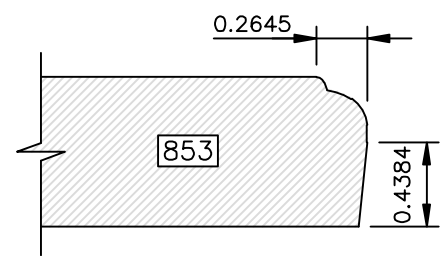

DRAWINGS ARE TO SCALE

DRAWINGS ARE TO SCALE

DRAWINGS ARE TO SCALE

EDGE PROFILES

Go West!

DRAWINGS ARE TO SCALE

DRAWINGS ARE TO SCALE

EDGE PROFILES

Go West!

DRAWINGS ARE TO SCALE

Go West!

(8000 SERIES) EDGE PROFILES

Most 8000 series profiles are designed to provide profiles on 441 drawer fronts to match the raised panel profile used in the door. The last three digits of the profile number correspond to the raised panel profile number (i.e. 8641 matches 641). If the last three digits are 800 or higher, there is not a corresponding raised panel profile.

DRAWINGS ARE TO SCALE

EDGE PROFILES (8000 SERIES)

Go West!

DRAWINGS ARE TO SCALE

Available in 1" Thick Only

Available in 1" Thick Only

Go West!

(8000 SERIES) EDGE PROFILES