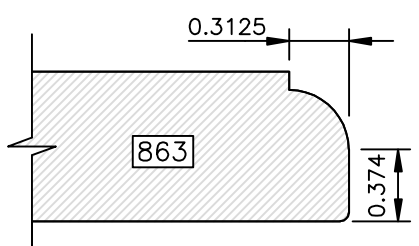

DRAWINGS ARE TO SCALE

DRAWINGS ARE TO SCALE

DRAWINGS ARE TO SCALE

EDGE PROFILES

Go West!

DRAWINGS ARE TO SCALE

DRAWINGS ARE TO SCALE

EDGE PROFILES

Go West!

DRAWINGS ARE TO SCALE

Go West!

(8000 SERIES) EDGE PROFILES

Most 8000 series profiles are designed to provide profiles on 441 drawer fronts to match the raised panel profile used in the door. The last three digits of the profile number correspond to the raised panel profile number (i.e. 8641 matches 641). If the last three digits are 800 or higher, there is not a corresponding raised panel profile.

DRAWINGS ARE TO SCALE

EDGE PROFILES (8000 SERIES)

Go West!

DRAWINGS ARE TO SCALE

Available in 1" Thick Only

Available in 1" Thick Only

Go West!

(8000 SERIES) EDGE PROFILES