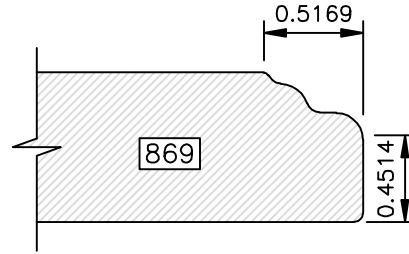

DRAWINGS ARE TO SCALE

DRAWINGS ARE TO SCALE

DRAWINGS ARE TO SCALE

EDGE PROFILES

Go West!

DRAWINGS ARE TO SCALE

DRAWINGS ARE TO SCALE

EDGE PROFILES

Go West!

DRAWINGS ARE TO SCALE

Go West!

(8000 SERIES) EDGE PROFILES

Most 8000 series profiles are designed to provide profiles on 441 drawer fronts to match the raised panel profile used in the door. The last three digits of the profile number correspond to the raised panel profile number (i.e. 8641 matches 641). If the last three digits are 800 or higher, there is not a corresponding raised panel profile.

DRAWINGS ARE TO SCALE

EDGE PROFILES (8000 SERIES)

Go West!

DRAWINGS ARE TO SCALE

Available in 1" Thick Only

Available in 1" Thick Only

Go West!

(8000 SERIES) EDGE PROFILES

Available in 1" Thick Only

Available in 1" Thick Only

Available in 1" Thick Only

Available in 1" Thick Only

DRAWINGS ARE TO SCALE

Available in 1" Thick Only

Available in 1" Thick Only