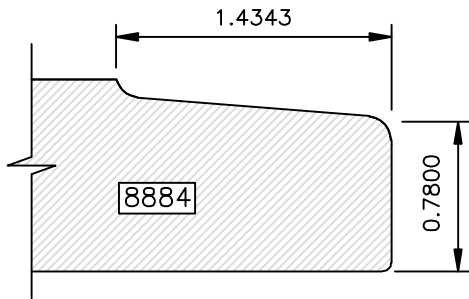

Go West!

DRAWINGS ARE TO SCALE

Go West!

(8000 SERIES) EDGE PROFILES

Most 8000 series profiles are designed to provide profiles on 441 drawer fronts to match the raised panel profile used in the door. The last three digits of the profile number correspond to the raised panel profile number (i.e. 8641 matches 641). If the last three digits are 800 or higher, there is not a corresponding raised panel profile.

DRAWINGS ARE TO SCALE

EDGE PROFILES (8000 SERIES)

Go West!

DRAWINGS ARE TO SCALE

Available in 1" Thick Only

Available in 1" Thick Only

Go West!

(8000 SERIES) EDGE PROFILES

Available in 1" Thick Only

Available in 1" Thick Only

Available in 1" Thick Only

Available in 1" Thick Only

DRAWINGS ARE TO SCALE

Available in 1" Thick Only

Available in 1" Thick Only