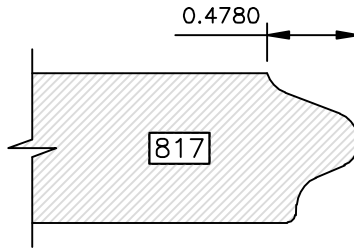

DRAWINGS ARE TO SCALE

DRAWINGS ARE TO SCALE

DRAWINGS ARE TO SCALE

EDGE PROFILES

Go West!

DRAWINGS ARE TO SCALE

DRAWINGS ARE TO SCALE

EDGE PROFILES

Go West!

DRAWINGS ARE TO SCALE

Go West!

(8000 SERIES) EDGE PROFILES

Most 8000 series profiles are designed to provide profiles on 441 drawer fronts to match the raised panel profile used in the door. The last three digits of the profile number correspond to the raised panel profile number (i.e. 8641 matches 641). If the last three digits are 800 or higher, there is not a corresponding raised panel profile.

DRAWINGS ARE TO SCALE

EDGE PROFILES (8000 SERIES)

Go West!

DRAWINGS ARE TO SCALE

Available in 1" Thick Only

Available in 1" Thick Only

Go West!

(8000 SERIES) EDGE PROFILES

Available in 1" Thick Only

Available in 1" Thick Only

Available in 1" Thick Only

Available in 1" Thick Only

DRAWINGS ARE TO SCALE

Available in 1" Thick Only

Available in 1" Thick Only