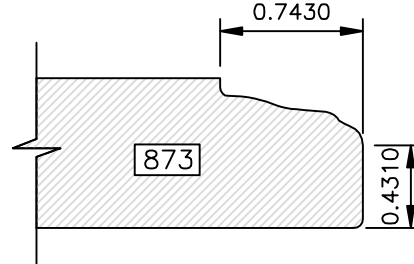

DRAWINGS ARE TO SCALE

DRAWINGS ARE TO SCALE

DRAWINGS ARE TO SCALE

EDGE PROFILES

Go West!

DRAWINGS ARE TO SCALE

DRAWINGS ARE TO SCALE

EDGE PROFILES

Go West!

DRAWINGS ARE TO SCALE

Go West!

(8000 SERIES) EDGE PROFILES

Most 8000 series profiles are designed to provide profiles on 441 drawer fronts to match the raised panel profile used in the door. The last three digits of the profile number correspond to the raised panel profile number (i.e. 8641 matches 641). If the last three digits are 800 or higher, there is not a corresponding raised panel profile.

DRAWINGS ARE TO SCALE

EDGE PROFILES (8000 SERIES)

Go West!

DRAWINGS ARE TO SCALE

Available in 1" Thick Only

Available in 1" Thick Only

Go West!

(8000 SERIES) EDGE PROFILES

Available in 1" Thick Only

Available in 1" Thick Only

Available in 1" Thick Only

Available in 1" Thick Only

DRAWINGS ARE TO SCALE

Available in 1" Thick Only

Available in 1" Thick Only