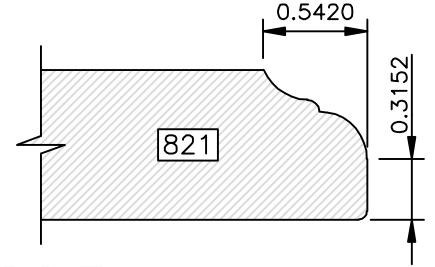

DRAWINGS ARE TO SCALE

DRAWINGS ARE TO SCALE

DRAWINGS ARE TO SCALE

EDGE PROFILES

Go West!

DRAWINGS ARE TO SCALE

DRAWINGS ARE TO SCALE

EDGE PROFILES

Go West!

DRAWINGS ARE TO SCALE

Go West!

(8000 SERIES) EDGE PROFILES

Most 8000 series profiles are designed to provide profiles on 441 drawer fronts to match the raised panel profile used in the door. The last three digits of the profile number correspond to the raised panel profile number (i.e. 8641 matches 641). If the last three digits are 800 or higher, there is not a corresponding raised panel profile.

DRAWINGS ARE TO SCALE

EDGE PROFILES (8000 SERIES)

Go West!

DRAWINGS ARE TO SCALE

Available in 1" Thick Only

Available in 1" Thick Only

Go West!

(8000 SERIES) EDGE PROFILES

Available in 1" Thick Only

Available in 1" Thick Only

Available in 1" Thick Only

Available in 1" Thick Only

DRAWINGS ARE TO SCALE

Available in 1" Thick Only

Available in 1" Thick Only