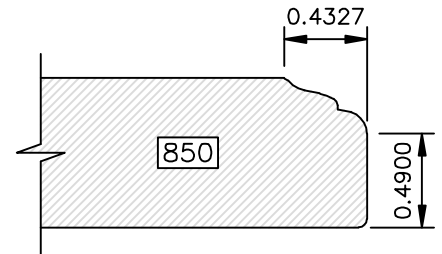

DRAWINGS ARE TO SCALE

DRAWINGS ARE TO SCALE

DRAWINGS ARE TO SCALE

EDGE PROFILES

Go West!

DRAWINGS ARE TO SCALE

DRAWINGS ARE TO SCALE

EDGE PROFILES

Go West!

DRAWINGS ARE TO SCALE

Go West!

(8000 SERIES) EDGE PROFILES

Most 8000 series profiles are designed to provide profiles on 441 drawer fronts to match the raised panel profile used in the door. The last three digits of the profile number correspond to the raised panel profile number (i.e. 8641 matches 641). If the last three digits are 800 or higher, there is not a corresponding raised panel profile.

DRAWINGS ARE TO SCALE

EDGE PROFILES (8000 SERIES)

Go West!

DRAWINGS ARE TO SCALE

Available in 1" Thick Only

Available in 1" Thick Only

Go West!

(8000 SERIES) EDGE PROFILES

Available in 1" Thick Only

Available in 1" Thick Only

Available in 1" Thick Only

Available in 1" Thick Only

DRAWINGS ARE TO SCALE

Available in 1" Thick Only

Available in 1" Thick Only