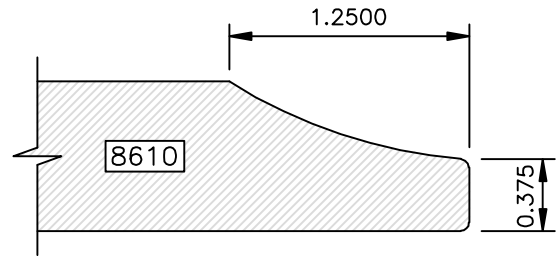

DRAWINGS ARE TO SCALE

DRAWINGS ARE TO SCALE

DRAWINGS ARE TO SCALE

EDGE PROFILES

Go West!

DRAWINGS ARE TO SCALE

DRAWINGS ARE TO SCALE

EDGE PROFILES

Go West!

DRAWINGS ARE TO SCALE

Go West!

(8000 SERIES) EDGE PROFILES

Most 8000 series profiles are designed to provide profiles on 441 drawer fronts to match the raised panel profile used in the door. The last three digits of the profile number correspond to the raised panel profile number (i.e. 8641 matches 641). If the last three digits are 800 or higher, there is not a corresponding raised panel profile.

DRAWINGS ARE TO SCALE

EDGE PROFILES (8000 SERIES)

Go West!

DRAWINGS ARE TO SCALE

Available in 1" Thick Only

Available in 1" Thick Only

Go West!

(8000 SERIES) EDGE PROFILES

Available in 1" Thick Only

Available in 1" Thick Only

Available in 1" Thick Only

Available in 1" Thick Only

DRAWINGS ARE TO SCALE

Available in 1" Thick Only

Available in 1" Thick Only