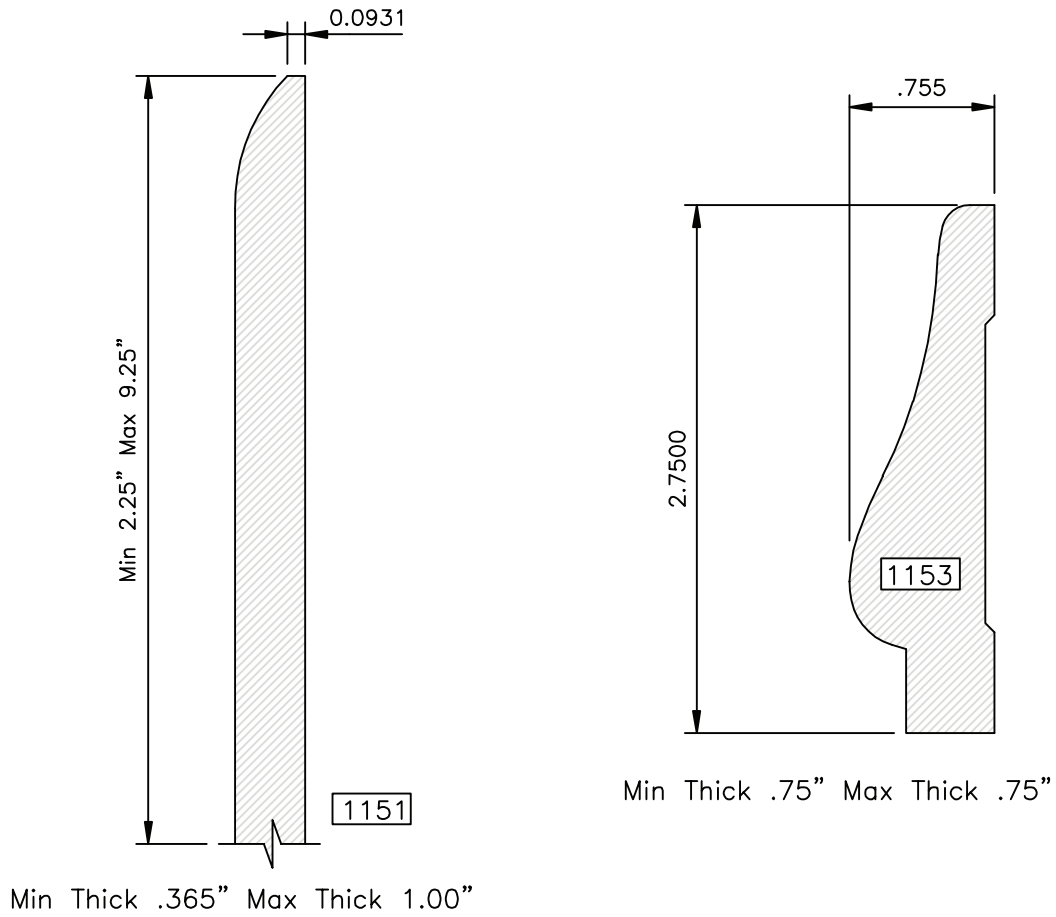

BASE PROFILES

Go West!

DRAWINGS ARE TO SCALE

DRAWINGS ARE TO SCALE

DRAWINGS ARE TO SCALE

DRAWINGS ARE TO SCALE

DRAWINGS ARE TO SCALE

DRAWINGS ARE TO SCALE

DRAWINGS ARE TO SCALE

DRAWINGS ARE TO SCALE

Min Thick .50" Max Thick 1.00"

Min Thick .75" Max Thick .75"

DRAWINGS ARE TO SCALE

DRAWINGS ARE TO SCALE