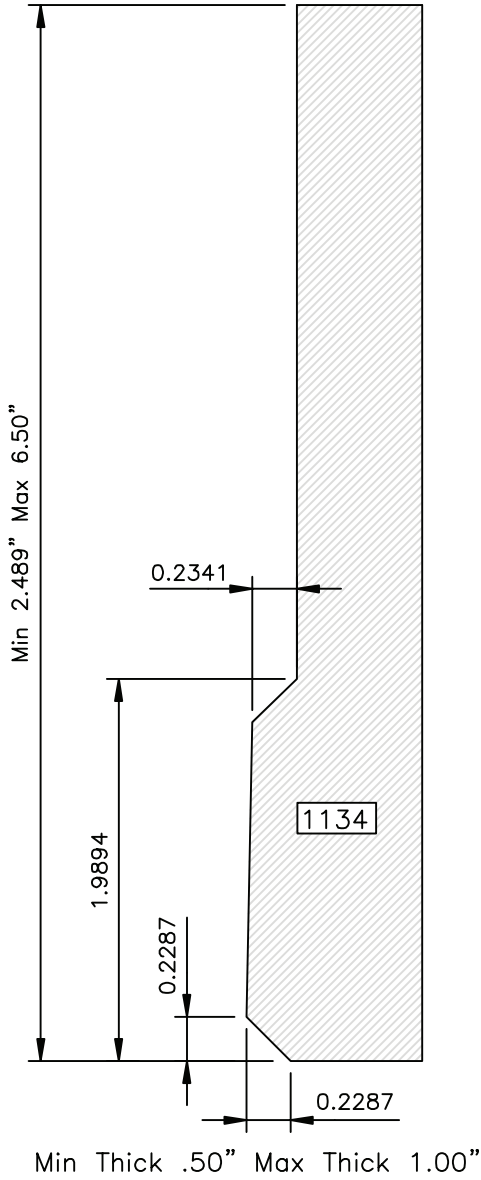

BASE PROFILES

Go West!

DRAWINGS ARE TO SCALE

DRAWINGS ARE TO SCALE

DRAWINGS ARE TO SCALE

DRAWINGS ARE TO SCALE

DRAWINGS ARE TO SCALE

DRAWINGS ARE TO SCALE

DRAWINGS ARE TO SCALE

DRAWINGS ARE TO SCALE

Min Thick .50" Max Thick 1.00"

Min Thick .75" Max Thick .75"

DRAWINGS ARE TO SCALE

DRAWINGS ARE TO SCALE