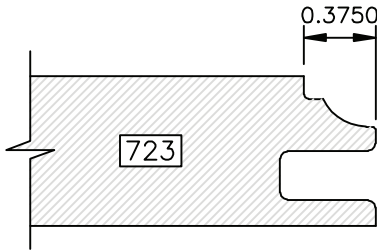

Upgrade Units: 2