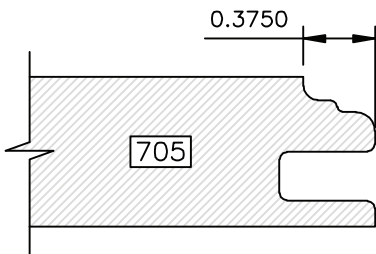

Upgrade Units: 2

Upgrade Units: 2

Upgrade Units: 0

Upgrade Units: 0

Upgrade Units: 0

Upgrade Units: 2

DRAWINGS ARE TO SCALE

V-groove at stile and rail joint