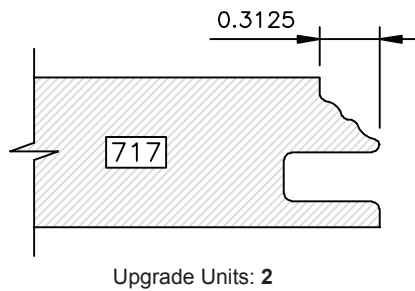

Upgrade Units: 2

Upgrade Units: 2

Upgrade Units: 0

Upgrade Units: 0

Upgrade Units: 0

Upgrade Units: 2

DRAWINGS ARE TO SCALE

V-groove at stile and rail joint

Upgrade Units: 2

Upgrade Units: 2

Upgrade Units: 4

Upgrade Units: 2

Upgrade Units: 3

Upgrade Units: 2

DRAWINGS ARE TO SCALE

Upgrade Units: 2