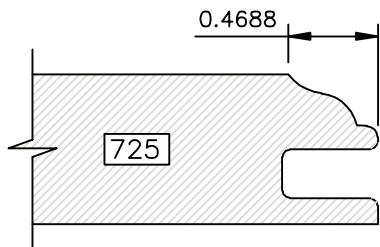

Upgrade Units: 2