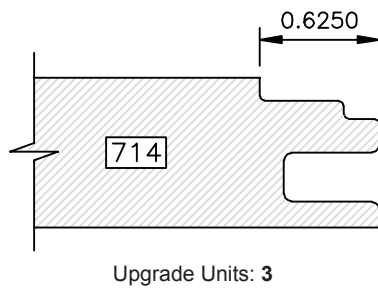

Upgrade Units: 2

Upgrade Units: 2

Upgrade Units: 0

Upgrade Units: 0

Upgrade Units: 0

Upgrade Units: 2

DRAWINGS ARE TO SCALE

V-groove at stile and rail joint