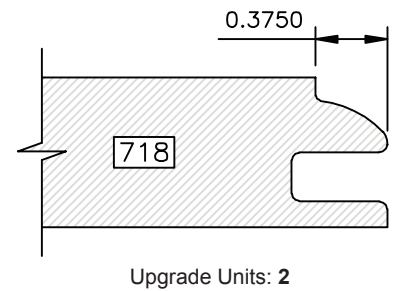

Upgrade Units: 2

Upgrade Units: 2

Upgrade Units: 0

Upgrade Units: 0

Upgrade Units: 0

Upgrade Units: 2

DRAWINGS ARE TO SCALE

V-groove at stile and rail joint