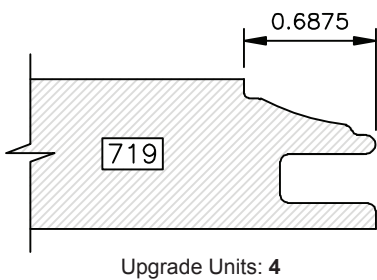

Upgrade Units: 2

Upgrade Units: 2

Upgrade Units: 0

Upgrade Units: 0

Upgrade Units: 0

Upgrade Units: 2

DRAWINGS ARE TO SCALE

V-groove at stile and rail joint