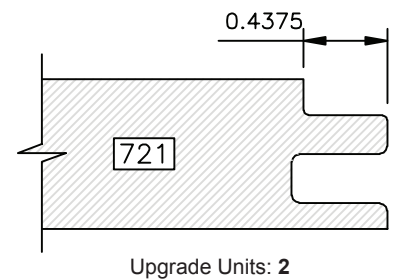

Upgrade Units: 2

Upgrade Units: 2

Upgrade Units: 0

Upgrade Units: 0

Upgrade Units: 0

Upgrade Units: 2

DRAWINGS ARE TO SCALE

V-groove at stile and rail joint

Upgrade Units: 2

Upgrade Units: 2

Upgrade Units: 4

Upgrade Units: 2

Upgrade Units: 3

Upgrade Units: 2

DRAWINGS ARE TO SCALE

Upgrade Units: 2