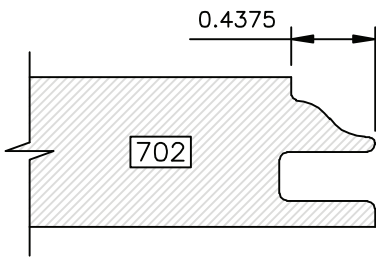

Upgrade Units: 0