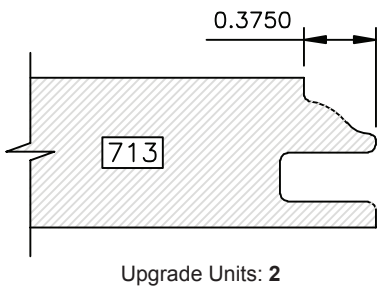

Upgrade Units: 2

Upgrade Units: 2

Upgrade Units: 0

Upgrade Units: 0

Upgrade Units: 0

Upgrade Units: 2

DRAWINGS ARE TO SCALE

V-groove at stile and rail joint

Upgrade Units: 2

Upgrade Units: 2

Upgrade Units: 4

Upgrade Units: 2

Upgrade Units: 3

Upgrade Units: 2

DRAWINGS ARE TO SCALE

Upgrade Units: 2