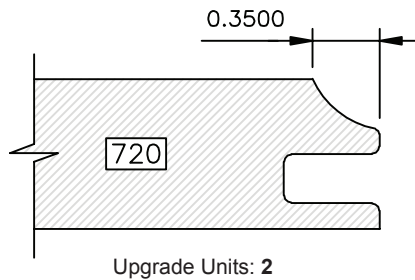

Upgrade Units: 2

Upgrade Units: 2

Upgrade Units: 0

Upgrade Units: 0

Upgrade Units: 0

Upgrade Units: 2

DRAWINGS ARE TO SCALE

V-groove at stile and rail joint