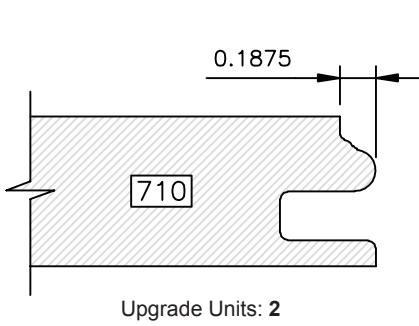

Upgrade Units: 2

Upgrade Units: 2

Upgrade Units: 0

Upgrade Units: 0

Upgrade Units: 0

Upgrade Units: 2

DRAWINGS ARE TO SCALE

V-groove at stile and rail joint