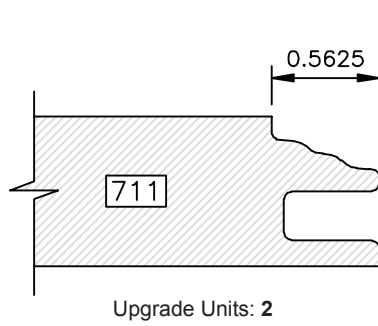

Upgrade Units: 2

Upgrade Units: 2

Upgrade Units: 0

Upgrade Units: 0

Upgrade Units: 0

Upgrade Units: 2

DRAWINGS ARE TO SCALE

V-groove at stile and rail joint