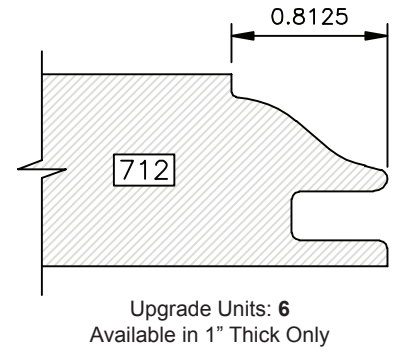

Upgrade Units: 2

Upgrade Units: 2

Upgrade Units: 0

Upgrade Units: 0

Upgrade Units: 0

Upgrade Units: 2

DRAWINGS ARE TO SCALE

V-groove at stile and rail joint