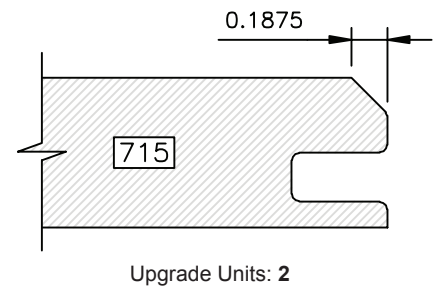

Upgrade Units: 2

Upgrade Units: 2

Upgrade Units: 0

Upgrade Units: 0

Upgrade Units: 0

Upgrade Units: 2

DRAWINGS ARE TO SCALE

V-groove at stile and rail joint