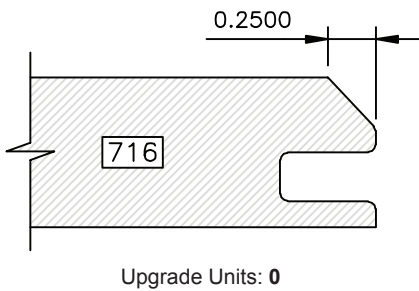

Upgrade Units: 2

Upgrade Units: 2

Upgrade Units: 0

Upgrade Units: 0

Upgrade Units: 0

Upgrade Units: 2

DRAWINGS ARE TO SCALE

V-groove at stile and rail joint

Upgrade Units: 2

Upgrade Units: 2

Upgrade Units: 4

Upgrade Units: 2

Upgrade Units: 3

Upgrade Units: 2

DRAWINGS ARE TO SCALE

Upgrade Units: 2