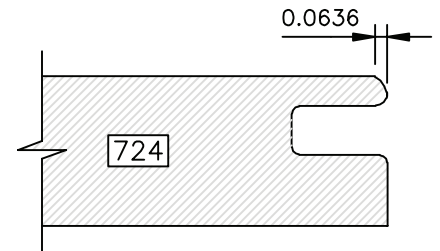

Upgrade Units: 4